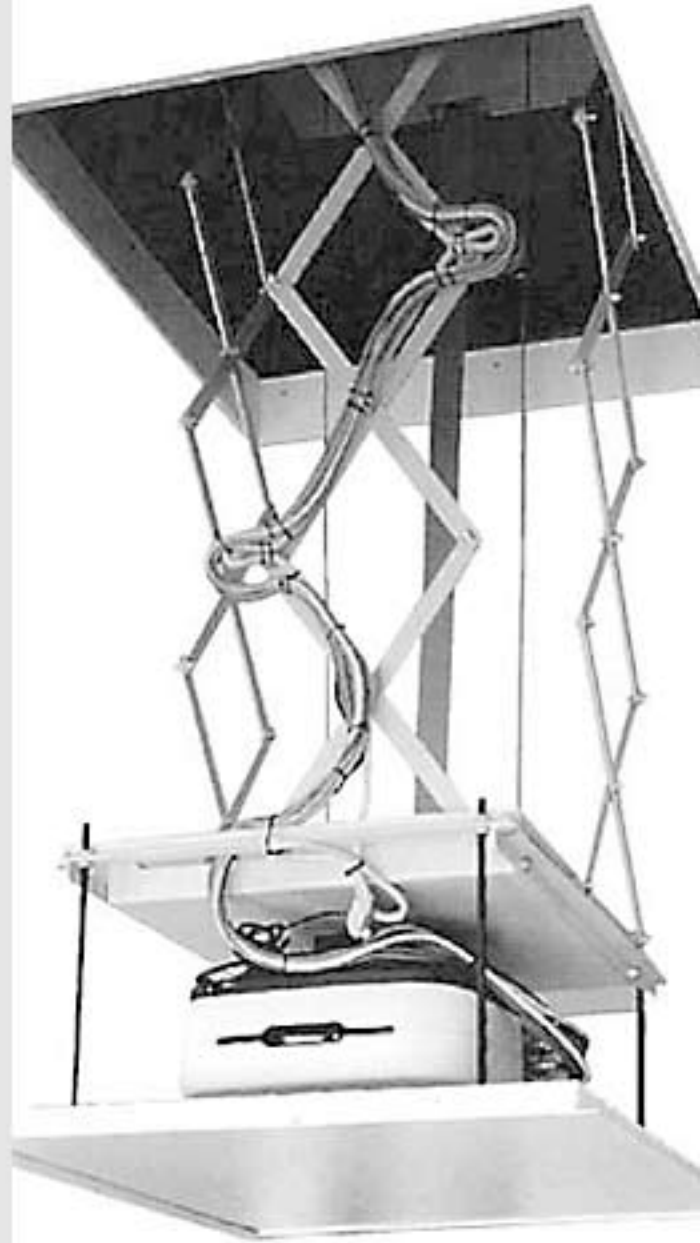

# Factory Installed Cable on Draper Lifts:

**Save time on your installation. Only Draper offers to pre-install cables on your lifts! We normally provide Extron cables, so you know you can trust the quality.**

**Factory-installed cables are available on the following lifts:**

- Micro Projector Lift
- SL and SLX Scissor Lift
- LCD Lift

**Pre-terminated cables available:**

- RGBHV/Composite/Component video with BNC connectors
- VGA with 15 pin HD connectors
- Composite/Component video with RCA connectors
- RS232 with DB9 connectors
- CAT 5/CAT 6 cables
- HDMI

We include gender changers to make connections to other source cables easy. Add this unique service to your package!