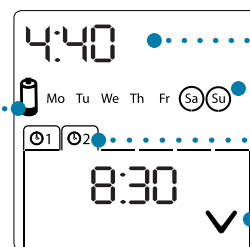

Telis 1 Chronis RTS

Wall Mount Clip

Telis 1 Chronis RTS®

Single Channel Zone Control and Timer

MANUAL MODE

- Operates like any single hand-held remote

AUTOMATIC MODE

- Two possible timed schedules for simple automation

- Current time
- Programmed days
- Time slots
- View automatic schedules: Up or Down
- Low battery indicator

Confirm and mode selection button

“Up” button

“Stop” button or “my” favorite position

“Down” button

Display: Easily view current time and the next programmed operation is always displayed.

Navigation buttons to move through days and scheduled commands.

Telis 1 Chronis RTS® Pure
Part #1805237

Telis 1 Chronis RTS® Silver
Part# 1805238