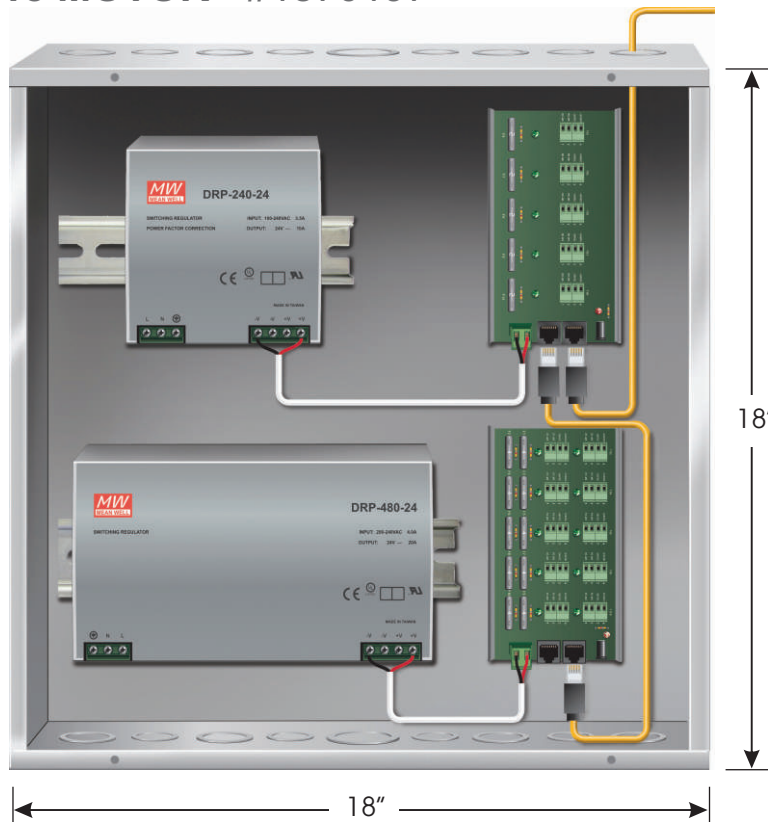

15 MOTOR - #1870197

Kit Includes:

- 1 - 5 Motor Power/Control Distribution Panel - #1870193
- 1 - 10 Motor Power/Control Distribution Panel - #1870194
- 1 - 24V DC 10 Amp Power Supply #9011995
- 1 - 24V DC 20 Amp Power Supply #9014245
- 1 - 18" x 18" x 6.25" Enclosure

20 MOTOR - #1870198

Kit Includes:

- 2 - 10 Motor Power/Control Distribution Panel - #1870194
- 2 - 24V DC 20 Amp Power Supply #9014245
- 1 - 18" x 18" x 6.25" Enclosure

NOTE: For detailed connections please reference pp. 14 -15