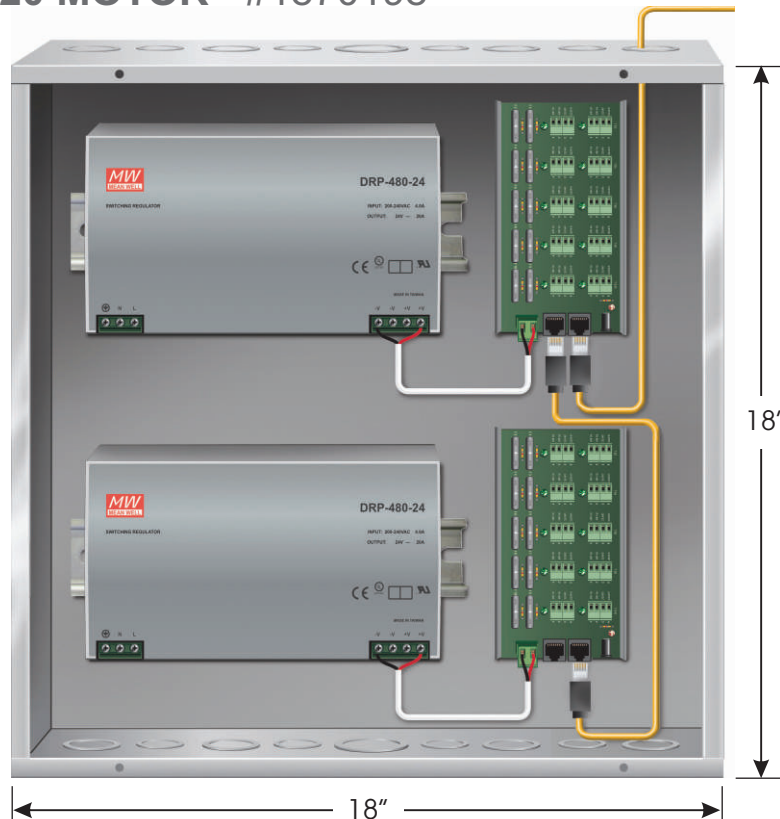

15 MOTOR - #1870197

Kit Includes:

- 1 - 5 Motor Power/Control Distribution Panel - #1870193
- 1 - 10 Motor Power/Control Distribution Panel - #1870194
- 1 - 24V DC 10 Amp Power Supply #9011995
- 1 - 24V DC 20 Amp Power Supply #9014245
- 1 - 18" x 18" x 6.25" Enclosure

20 MOTOR - #1870198

Kit Includes:

- 2 - 10 Motor Power/Control Distribution Panel - #1870194
- 2 - 24V DC 20 Amp Power Supply #9014245
- 1 - 18" x 18" x 6.25" Enclosure

NOTE: For detailed connections please reference pp. 14 -15