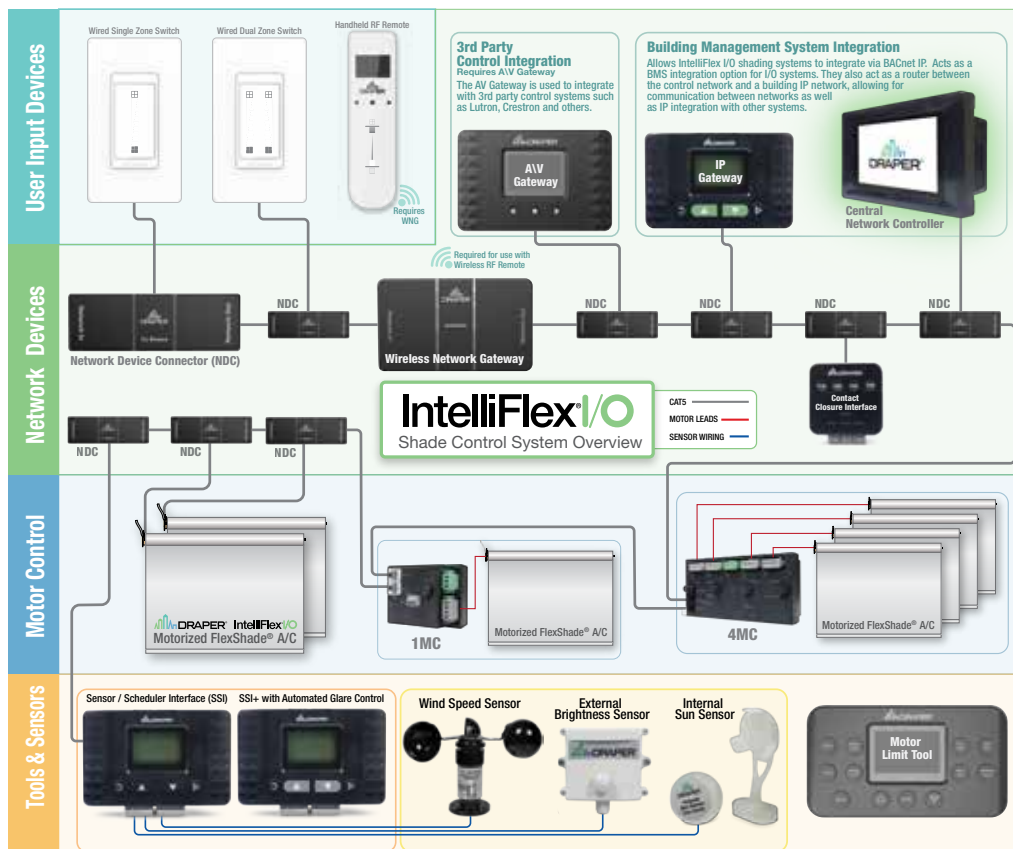

**C156.271**

**Overview**

The Central Network Controller is a touchscreen device that adds advanced functionality to a network. It also acts as a router between the control network and a building IP network, allowing for communication between networks as well as IP integration with other systems. Graphical user interfaces are provided on the local touchscreen as well as remotely accessible web interfaces.

**Features**

- Adds automated glare control and scheduling functionality to a network
- BACnet/IP integration
- 7" (18cm) touchscreen interface
- Interface to monitor and override network devices
- Logging of shade movements, sensor readings and user overrides

**Technical Specifications - Central Network Controller**

Input Power:	Micro USB (included)
Operating Temp:	Ambient
Dimensions:	9 7/8" x 5 3/4" x 2"      251 x 146 x 51mm
Rough Cutout:	8" x 5" x 1 3/4"      203 x 127 x 44mm
Mounting:	Mounting Hardware Provided
Shipping Weight:	5 lbs.      2.26 kg
	Indoor Use Only
	NDC Required (included)

**IntelliFlex I/O** the complete control solution for Motorized FlexShades®

**IntelliFlex I/O Compatible Components**

**Part Number**

	Part Number
<b>User Input Devices</b>	Single Zone Wired Wall Switch (S1) C112.161
	Dual Zone Wired Wall Switch (S2) C112.162
	Handheld RF Remote (RFR) C156.270
	IR Transmitter and Receiver (IRT/R) 121227
	IR Transmitter (IRT) 121228
<b>Network Devices</b>	Network Device Connector (NDC) C156.267
	Wireless Network Gateway (WNG) C156.268
	AV Gateway (AVG) C156.269
	Sensor/Scheduler Interface (SSI) C156.272
	SSI w/ Automated glare control (SSI+) C156.304
	Contact Closure Interface (CCI) C156.273
	Central Network Controller (CNC) C156.271
	IP Gateway (IPG) C156.305
<b>Motor Control</b>	1 Motor Controller w/enclosure (1MC) C156.285SA
	1 Motor Controller (1MC) C156.285
	4 Motor Controller w/enclosure (4MC) C156.286SA
<b>Tools</b>	Motor Limit Tool (MLT) C202.030
	IntelliFlex I/O Installation Kit (IO-Kit) C504.206SA