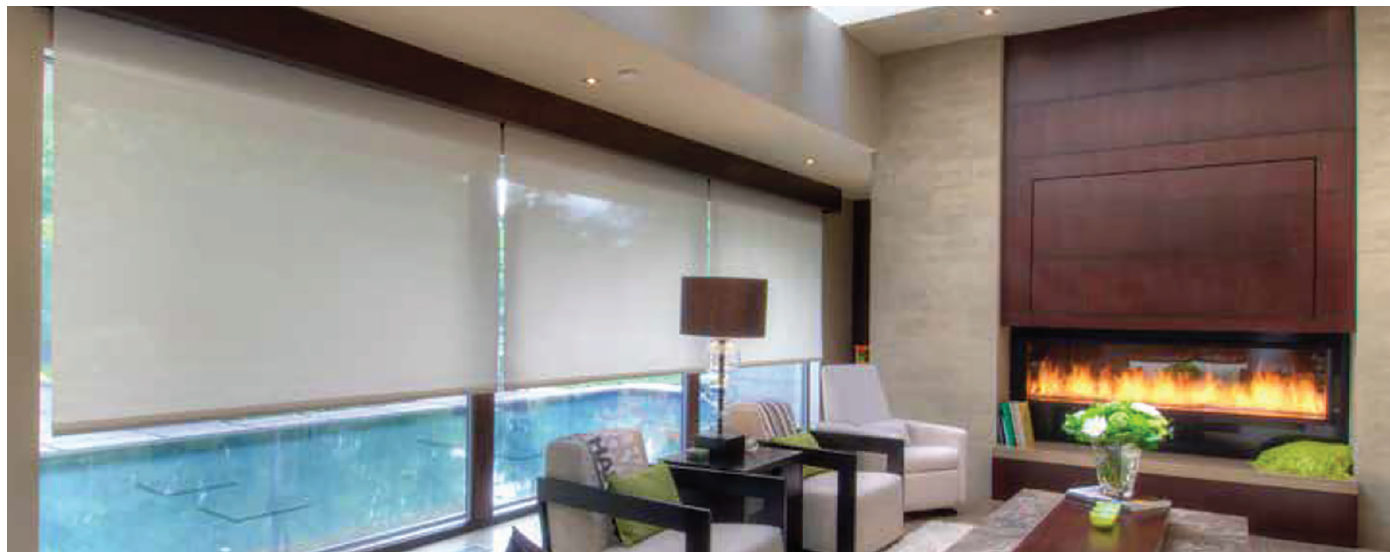

MOTORIZED FlexShade® RTS AC

3-WIRE MOTOR FEATURING PARALLEL WIRING

Private Residence, London, Ontario, CAN., Dealer: London Audio, London, Ontario, CAN,
Photography: Don Pye, Studio Rockwood, Ontario, CAN

- The Motorized FlexShade RTS AC window shade offers a 3-wire motor that features parallel wiring, electronic programmable limits, and a multitude of control options. With a hand-held remote control and Plug & Play options, this easily programmable shade is the ideal choice for the office, boardroom, small commercial settings, residential, and church applications.

FEATURES

- Shades can be coupled to reduce the number of motors required.
- Secure moisture resistant connection to line voltage using M12 Connector or Plug & Play option using three-prong NEMA plug.
- Motors can be parallel wired (daisy chained).
- Wireless wall switches available in 1, 2, 3, 4, or 5 channels. Handheld remotes are available in 1, 4, or 16 channels.
- Serial and dry contact interfaces available.
- Recess mount hardware includes pocket headbox or Pocket D headbox with tile lip. Where a pocket already exists a wall clip and closure are available with or without a tile lip.
- Compatible with U, H, and L channels for light-gap reduction.
- Dual roller hardware components include: Dual Roller Endcaps, Dual Roller Fascia, and Dual Roller Pocket Headbox. Options may vary by product type. See technical documents for details.
- Product designed for interior use.

OPTIONS

- Optional sun sensor or timer with on-screen display.
- Optional App control is available.
- Multiple hardware options for surface mounting, including brackets (standard), fascia with endcaps, or headbox with closure.
- Hardware finish choices: clear anodized (standard), black, white, ivory, or charcoal bronze. Custom powder coat colors available.
- Optional dual rollers available upon request.
- Dual Roller Fascia finish choices: clear anodized (standard), black, white, ivory, or charcoal bronze. Custom powder coat colors available.
- Dual Roller Pocket Headbox finish choices: gray inside/white outside or white inside/gray outside with a white wall clip.

SIZES

- Available in sizes from 29-½" to 168" (75 cm to 427 cm) wide, depending on fabric selection.
- Larger sizes available with FlexShade 2 or Colossal FlexShade.

FABRIC OPTIONS

windowshades/fabricoptions.aspx

WARRANTY

warranty.aspx/

SUPPORTING DOCUMENTS

All instructions, technical drawings and other supporting documents are located at: Documents.aspx

For more information on this product visit: windowshades/motorizedshades.aspx

ALL urls start with draperinc.com/