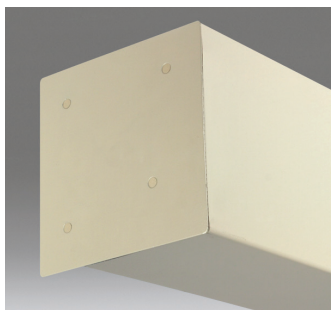

Color options: Black, Clear Anodized, White, Ivory, Charcoal Bronze

Ivory Fascia and Endcap Cover

White Fascia

Fabric Wrapped Option

Matching Endcap covers

## FlexShade® Fascia Options