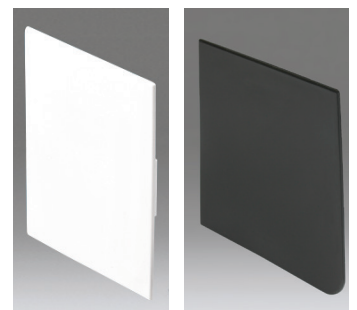

Color options: Black, Clear Anodized, White, Ivory, Charcoal Bronze

Ivory Fascia and Endcap Cover

White Fascia

Fabric Wrapped Option

Matching Endcap covers