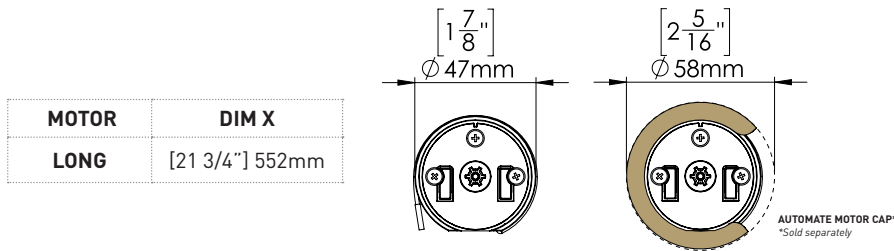

Dimensions