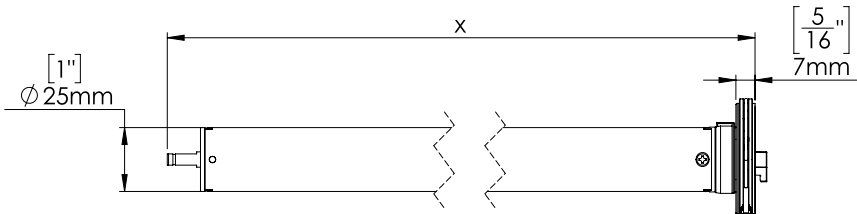

Dimensions