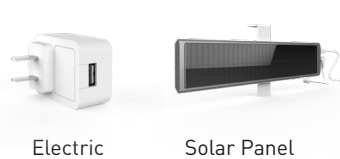

Charging Options