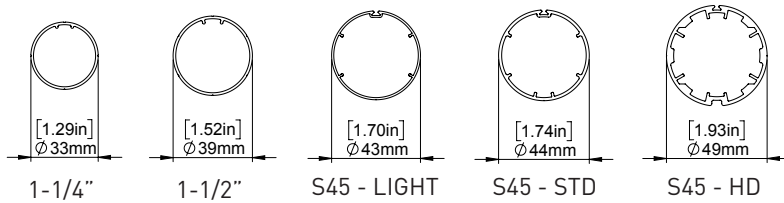

Product Specifications

Part #: MT01-1325-069029-CT 5V ZERO LI-ION 1.1NM CT20 Q MT [Ø25/5V/28RPM](SKY)

Voltage	5V-DC	Limit Switch Type	Electronic
Torque	1.1Nm	Current	0.83 A
Max Run Time	12 min.	Battery Size/Type	2600mAH
Speed	28 RPM (Adjustable to 20 or 24)	Temp Working Range	32°F to 140°F (0°C to 60°C)
Radio Frequency	433.92 MHz	Insulation Class	III
RF Modulation	FSK	Sound Level	~38 dB
IP Rating	IP20	Power	10 W

Compatible Tubes