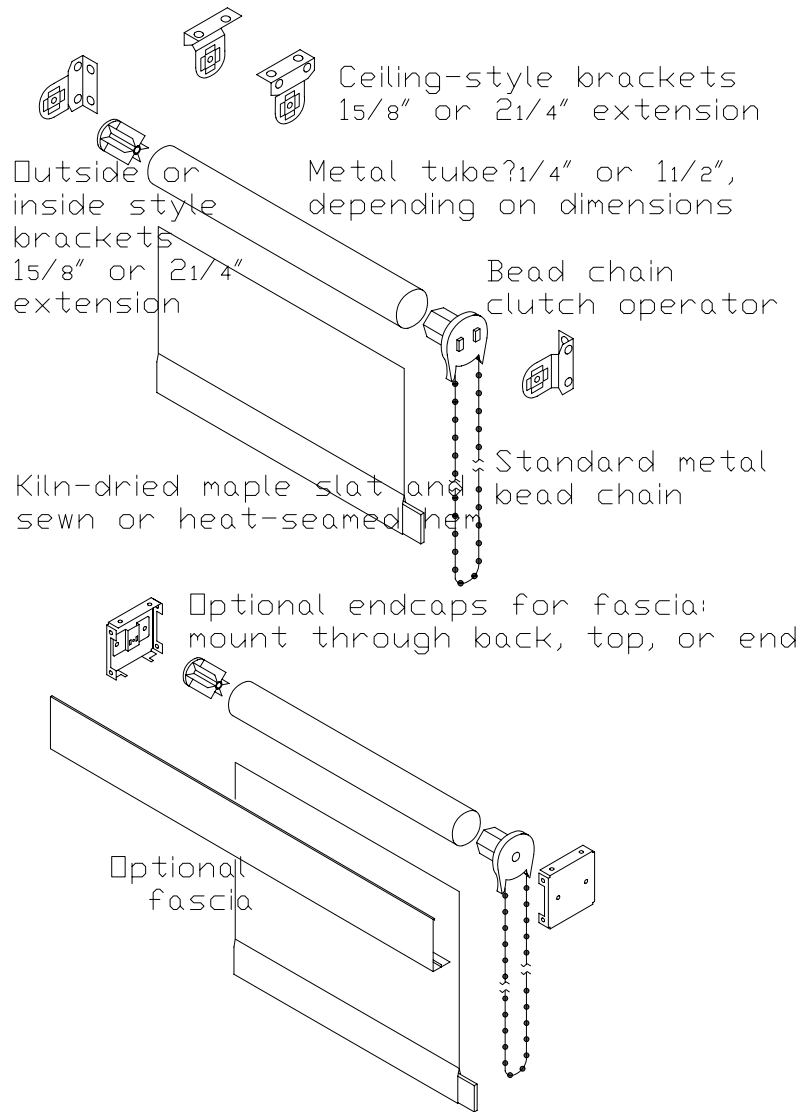

Cover Fascia

DRAPER Techmatic Operator

Note: SW3000, Vuetex and Room-Darkening fabrics standardly include heat-seamed slat hems.