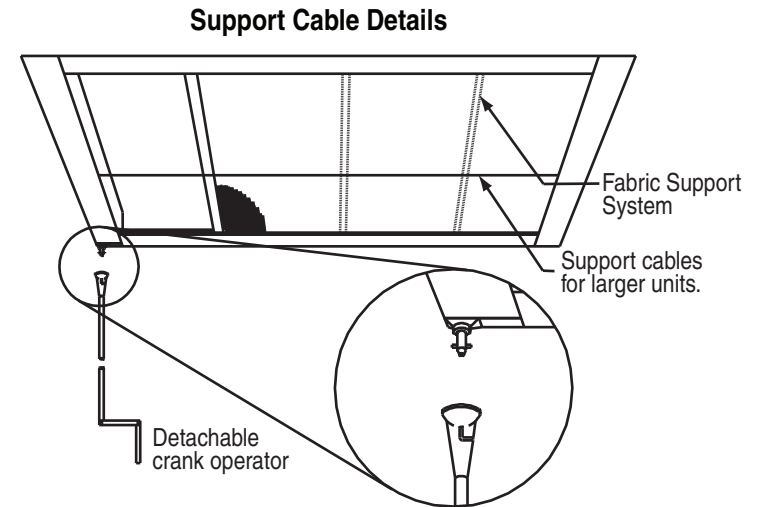

Typical Outside Installation-Boxes Down

Typical Inside Installation-Boxes Up

Fabric Support Details

Minimum Shade Width		Maximum
Outside Measure	Inside Measure	Shade Length
1 1/2" Spring-Roller	28 5/8" - 29 3/8"	1 1/2" Spring-Roller 96"
1 3/4" Spring-Roller	34 3/8" - 35 1/8"	1 3/4" Spring-Roller 120"
2 1/4" Spring-Roller	48 3/4" - 49 1/2"	2 1/4" Spring-Roller 120"

**Maximum SkyLight FlexShade size is 6' wide x 10' high.
If larger size is required, contact Draper.**

SkyLight FlexShade

DRAPER, Inc., 411 S. Pearl Street, Spiceland, Indiana 47385
EMAIL drapercontract@draperinc.com, PH 765-987-7999, FAX 866-637-5611