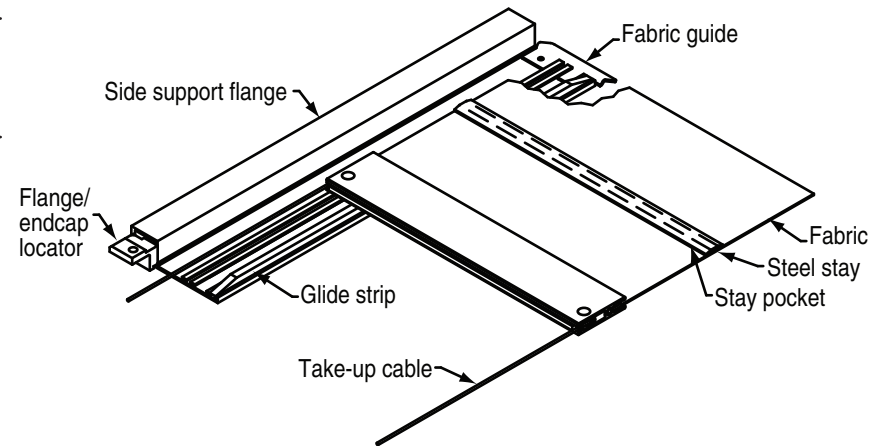

Typical Outside Installation-Boxes Down

Typical Inside Installation-Boxes Up

Fabric Support Details

Minimum Shade Width		Maximum
Outside Measure	Inside Measure	Shade Length
1 1/2" Spring-Roller	28 5/8" - 29 3/8"	1 1/2" Spring-Roller 96"
1 3/4" Spring-Roller	34 3/8" - 35 1/8"	1 3/4" Spring-Roller 120"
2 1/4" Spring-Roller	48 3/4" - 49 1/2"	2 1/4" Spring-Roller 120"

**Maximum SkyLight FlexShade size is 6' wide x 10' high.
If larger size is required, contact Draper.**

SkyLight FlexShade

DRAPER, Inc., 411 S. Pearl Street, Spiceland, Indiana 47385
EMAIL drapercontract@draperinc.com, PH 765-987-7999, FAX 866-637-5611