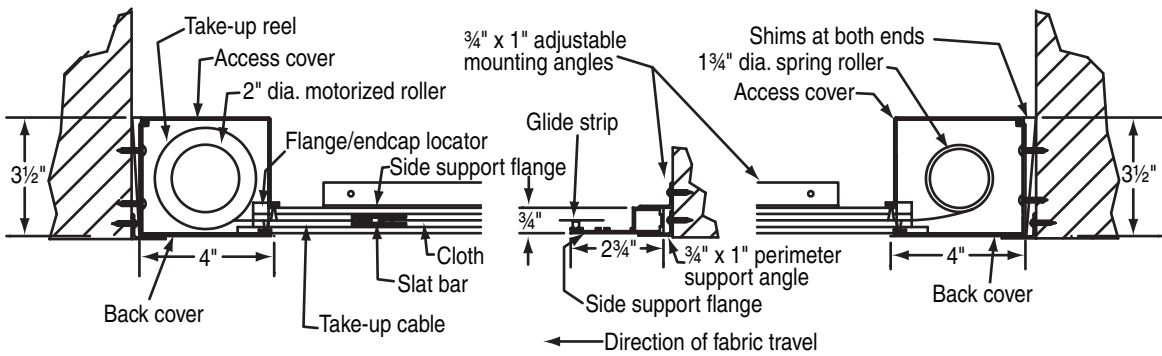

Typical Outside Installation-Boxes Down

Typical Inside Installation-Boxes Up

Fabric Support Details

Minimum Shade Width		Maximum
Outside Measure	Inside Measure	Shade Length
1 1/2" Spring-Roller	28 5/8" - 29 3/8"	1 1/2" Spring-Roller 96"
1 3/4" Spring-Roller	34 3/8" - 35 1/8"	1 3/4" Spring-Roller 120"
2 1/4" Spring-Roller	48 3/4" - 49 1/2"	2 1/4" Spring-Roller 120"

**Maximum SkyLight FlexShade size is 6' wide x 10' high.
If larger size is required, contact Draper.**

SkyLight FlexShade

DRAPER, Inc., 411 S. Pearl Street, Spiceland, Indiana 47385
EMAIL drapercontract@draperinc.com, PH 765-987-7999, FAX 866-637-5611