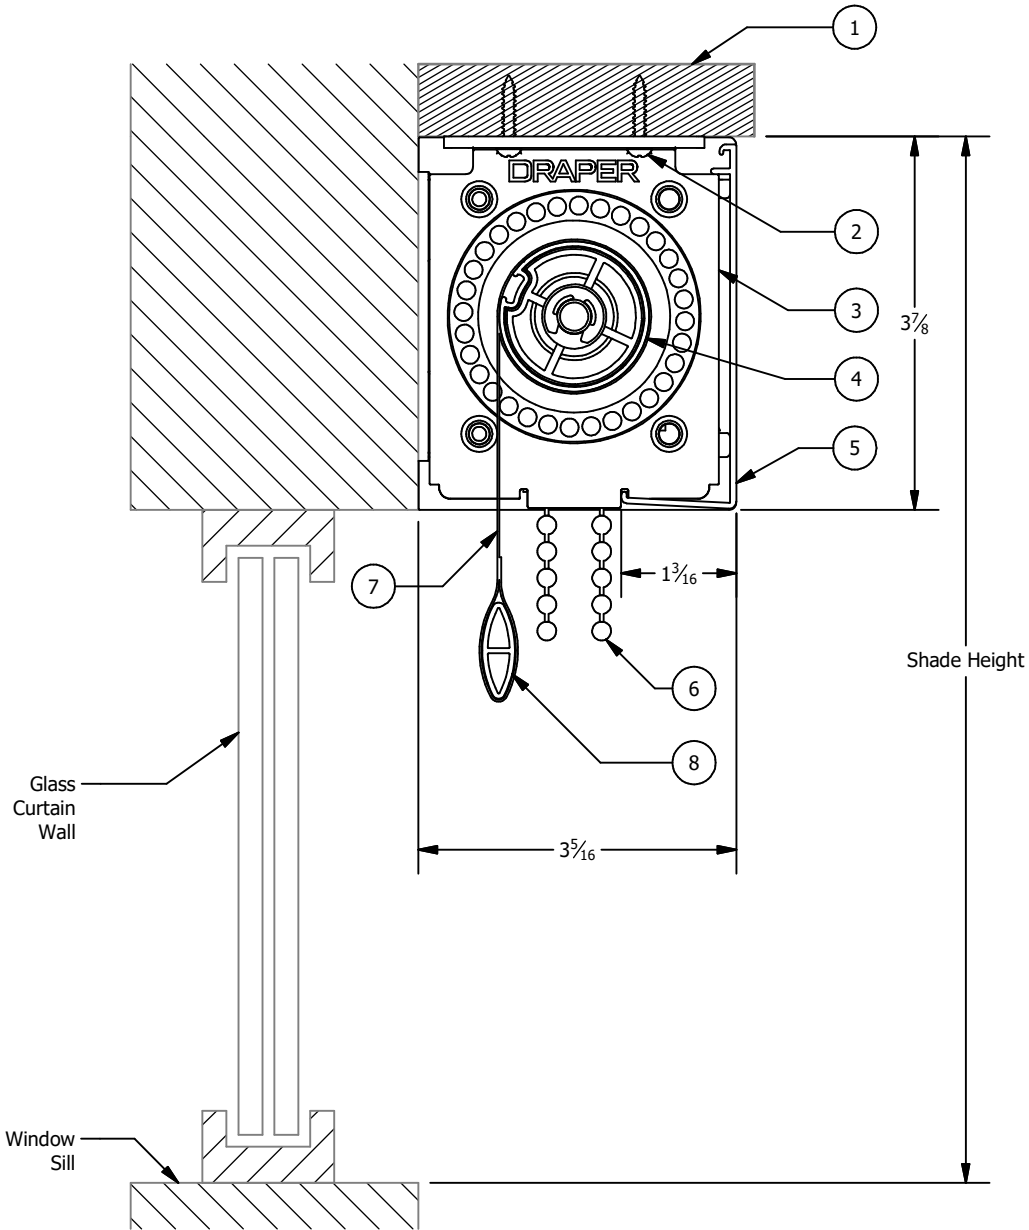

PARTS LIST	
ITEM	DESCRIPTION
1	Blocking By Others, Level and Plumb
2	Fasteners By Others
3	NEXD Clutch Small
4	Tube, Spline Roller
5	Fascia, 3-7/8" Square
6	Chain 6" Shorter Than Shade Height
7	Shade Fabric
8	Hem Pocket

Scale 1/2" = 1"

Window Type On Schedule: _____

NEXD Clutch, Small Hardware Ceiling Mount

Project: _____ Architect: _____
 Contractor: _____ Supplier: _____ Date: _____ Revised: _____