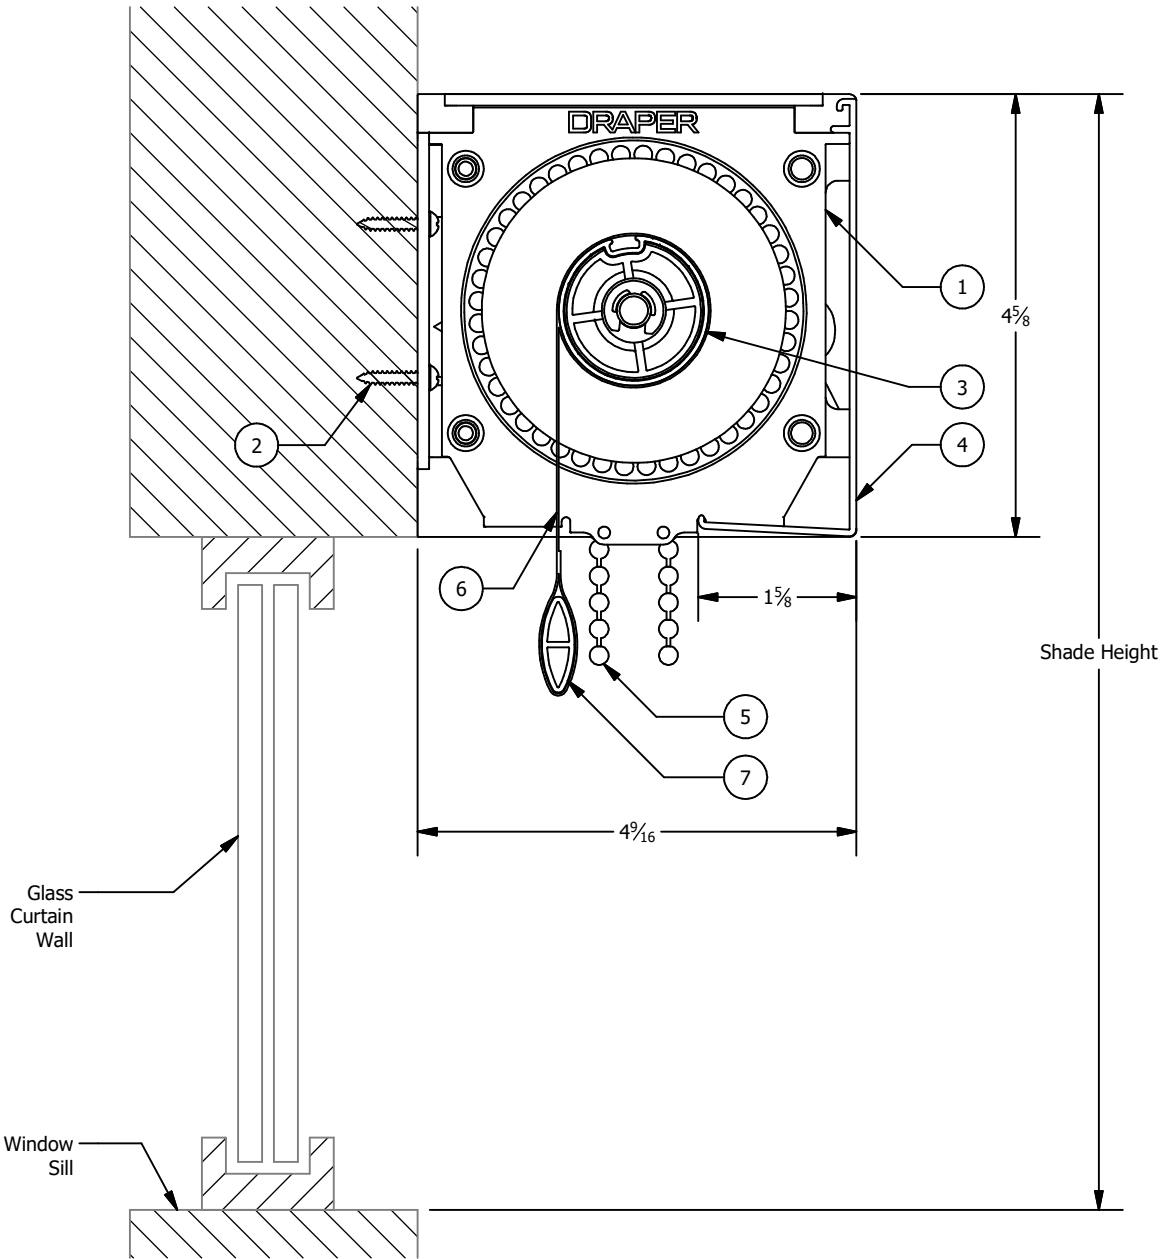

PARTS LIST	
ITEM	DESCRIPTION
1	NEXD Clutch Large
2	Fasteners By Others
3	Tube, Spline Roller
4	Fascia, 4-5/8" Square
5	Chain 6" Shorter Than Shade Height
6	Shade Fabric
7	Hem Pocket

Scale 1/2" = 1"

Window Type On Schedule: _____

NEXD Clutch, Large Hardware Wall Mount

Project: _____ Architect: _____

Contractor: _____ Supplier: _____ Date: _____ Revised: _____