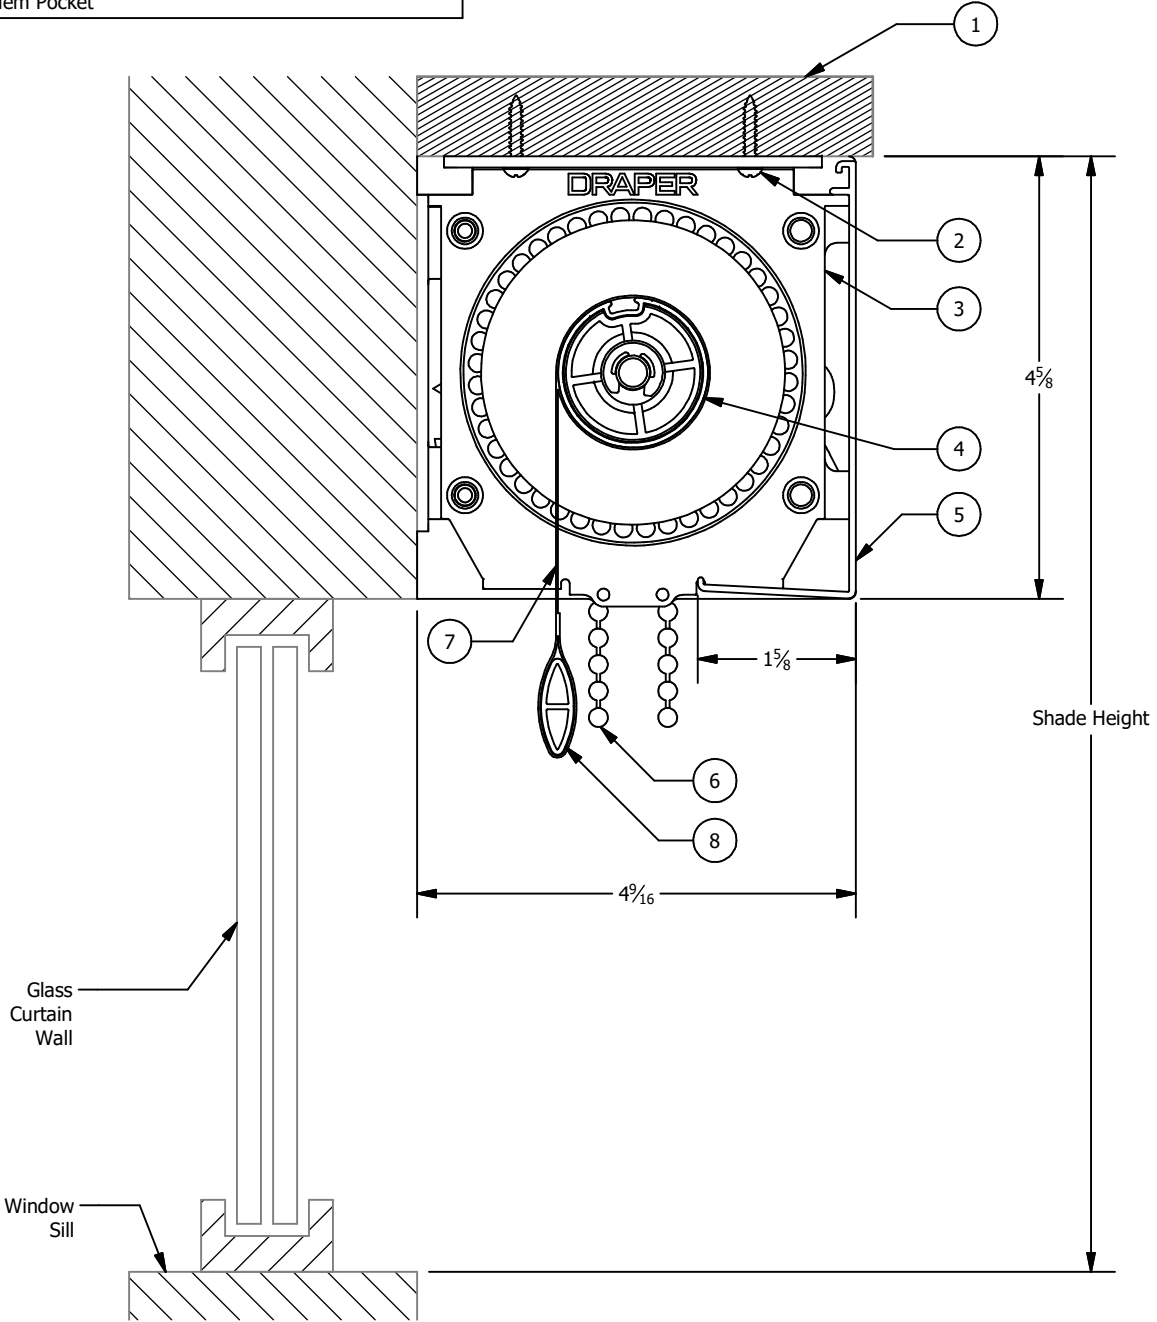

PARTS LIST	
ITEM	DESCRIPTION
1	Blocking By Others, Level and Plumb
2	Fasteners By Others
3	NEXD Clutch Large
4	Tube, Spline Roller
5	Fascia, 4-5/8" Square
6	Chain 6" Shorter Than Shade Height
7	Shade Fabric
8	Hem Pocket

Scale 1/2" = 1"

Window Type On Schedule: _____

NEXD Clutch, Large Hardware Ceiling Mount

Project: _____ Architect: _____
 Contractor: _____ Supplier: _____ Date: _____ Revised: _____