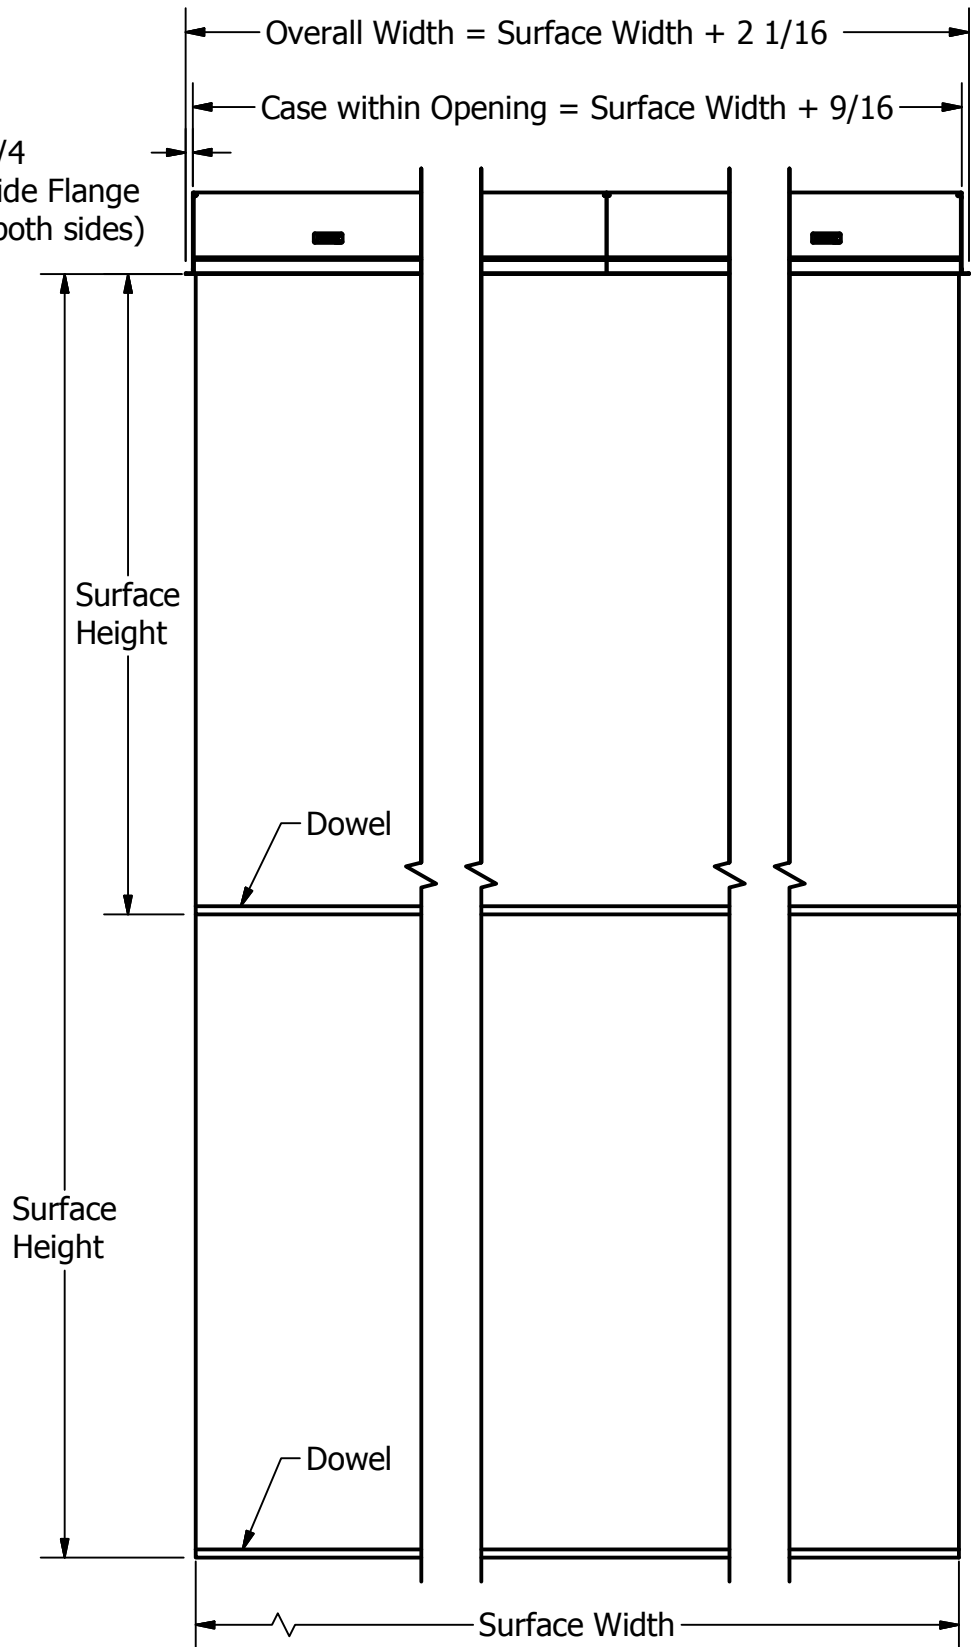

6 1/2 8 1/2
 13/16
 Front and
 Back Flange
 (both sides)

3/4
 Side Flange
 (both sides)

VCB Dual Screen – Ceiling Recessed

DRAPER, Inc., 411 S. Pearl Street, Spiceland, Indiana 47385
 EMAIL drapercontract@draperinc.com, PH 765-987-7999, FAX 866-637-5611