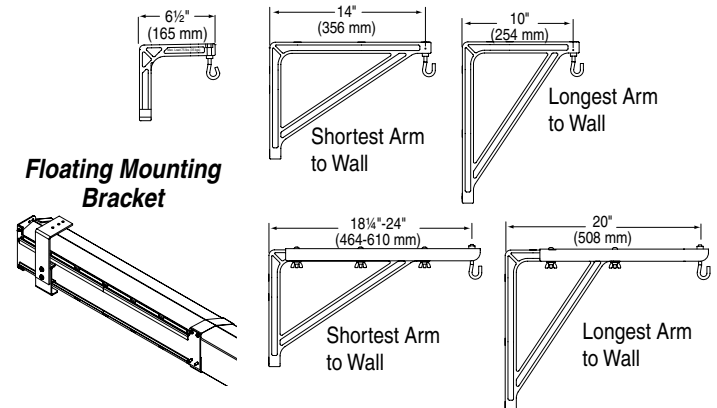

Optional Mounting Brackets

PROJECT: _____

ARCHITECT: _____

CONTRACTOR: _____

SUPPLIER: _____

DATE: _____ REVISED: _____