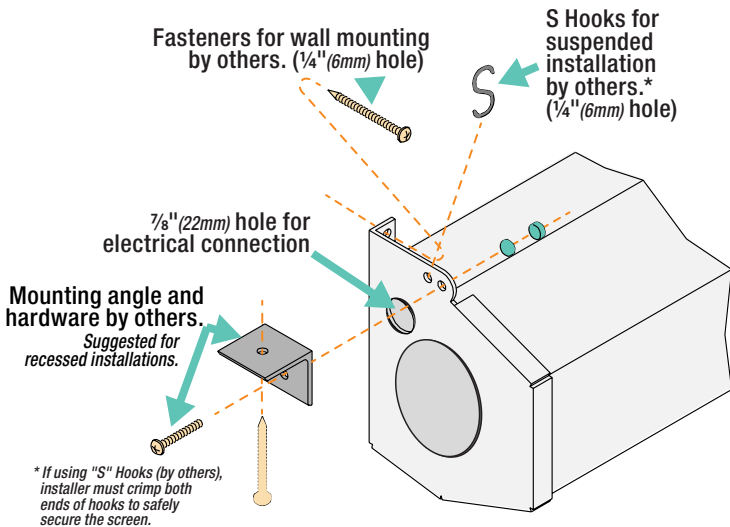

VCB Luma 2

Heavy Duty Spring Roller Operated Video Conferencing Background

Specifications—VCB Luma 2

_____ video conferencing backgrounds, size _____
h. x _____ w., wall/ceiling mounting. Case of 22 ga.
steel, flat back design, with scratch-resistant white polyester finish. Friction-
free closure. Endcaps, finished to match case, to have integral roller brackets.
Endcaps to form universal mounting brackets. Background mounted on a 1 3/4"
(44 mm), 2 1/4" (57 mm), or 3" (76 mm) dia. rigid steel roller, depending on
background size. Bottom of background forms a pocket for the dowel. Saddle
and pull attached by screws.
Specifications subject to change without notice.

Please Mark Appropriate Selections Select Background:

- ☐ Printed (You will be required to provide additional information, including artwork, properly sized and 150 dpi. Please contact Draper)
- ☐ Chroma Key (Green)
- ☐ Mounting Brackets
  - ☐ 6" (152 mm) Bracket
  - ☐ 10"-14" (254-508 mm) Bracket (8' [244 cm] wide limit)
  - ☐ Adjustable Bracket (8' [244 cm] wide limit)
- ☐ Optional Floating Mounting Brackets (for wall and ceiling)
- ☐ Aluminum Operating Pole
  - ☐ 4' (122 cm) long
  - ☐ 6' (183 cm) long

Methods of Installation (hardware by others)

Dimensions & Data

Size H x W (inches)	Size H x W (cm)	Case Length (inches)	Case Length (cm)	Net Weight (lbs.)	Net Weight (kg)	Qty
96" x 70"	244 x 178	72 1/2"	184	32	15	
108" x 70"	274 x 178	72 1/2"	184	36	16	
120" x 70"	305 x 178	72 1/2"	184	37	17	
132" x 70"	335 x 178	72 1/2"	184	38	17	
144" x 70"	366 x 178	72 1/2"	184	39	18	
96" x 84"	244 x 213	86 1/2"	220	36	16	
108" x 84"	274 x 213	86 1/2"	220	37	17	
120" x 84"	305 x 213	86 1/2"	220	38	17	
132" x 84"	335 x 213	86 1/2"	220	39	18	
144" x 84"	366 x 213	86 1/2"	220	40	18	
96" x 96"	244 x 244	98 5/8"	250	38	17	
108" x 96"	274 x 244	98 5/8"	250	39	18	
120" x 96"	305 x 244	98 5/8"	250	40	18	
132" x 96"	335 x 244	98 5/8"	250	41	19	
144" x 96"	366 x 244	98 5/8"	250	42	19	
96" x 108"	244 x 274	111 1/4"	283	42	19	
108" x 108"	274 x 274	111 1/4"	283	43	20	
120" x 108"	305 x 274	111 1/4"	283	44	20	
132" x 108"	335 x 274	111 1/4"	283	45	20	
144" x 108"	366 x 274	111 1/4"	283	46	21	
96" x 120"	244 x 305	123 1/4"	313	48	22	
108" x 120"	274 x 305	123 1/4"	313	49	22	
120" x 120"	305 x 305	123 1/4"	313	50	23	
132" x 120"	335 x 305	123 1/4"	313	51	23	
144" x 120"	366 x 305	123 1/4"	313	52	23	
96" x 144"	244 x 366	147 1/4"	374	61	28	
108" x 144"	274 x 366	147 1/4"	374	63	29	
120" x 144"	305 x 366	147 1/4"	374	65	30	
132" x 144"	335 x 366	147 1/4"	374	67	31	
144" x 144"	366 x 366	147 1/4"	374	69	32