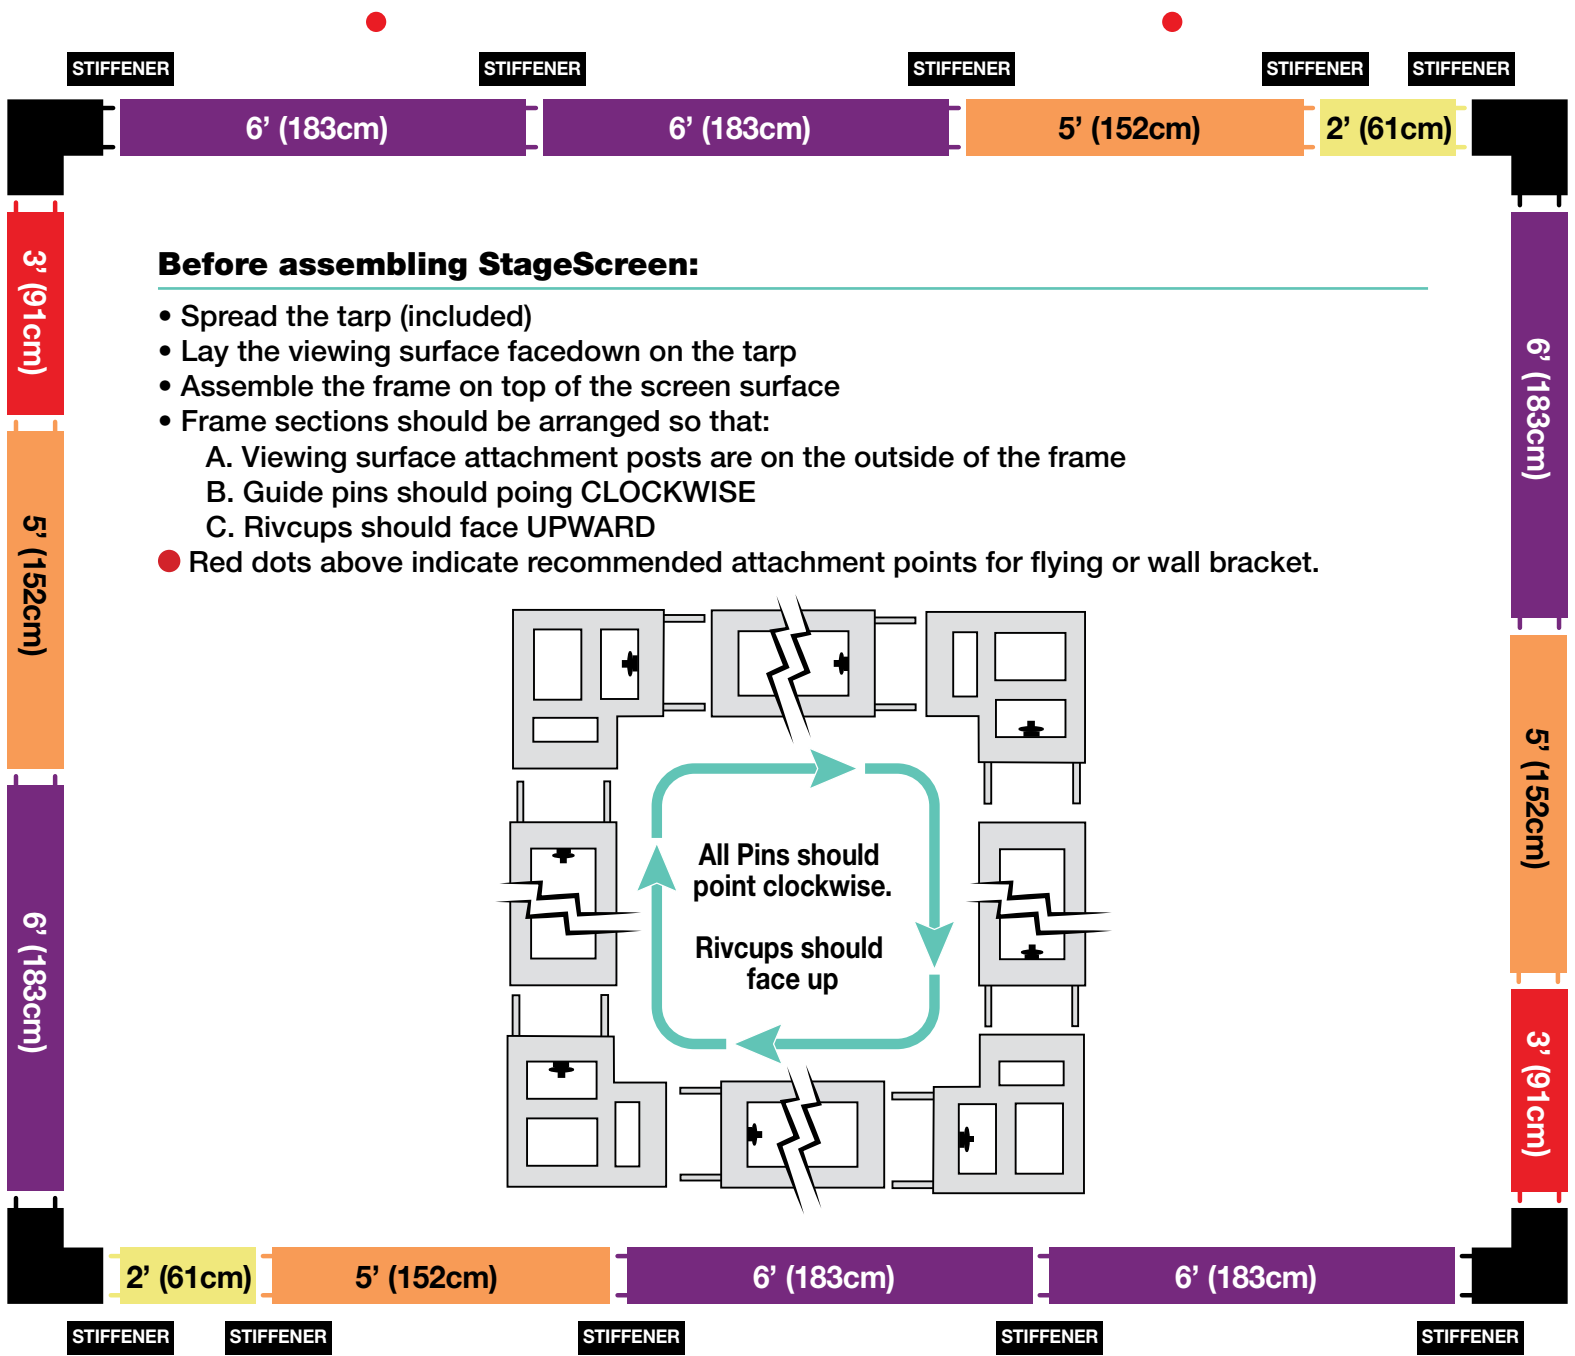

For use with these part numbers:

383281	383490
383314	383556

Inventory

2' (61cm)	2
3' (91cm)	2
3½' (107cm)	0
4' (122cm)	0
5' (162cm)	4
6' (183cm)	6
Stiffener	10
	4

Beware of Pinch Points

Before assembling StageScreen:

- Spread the tarp (included)
- Lay the viewing surface facedown on the tarp
- Assemble the frame on top of the screen surface
- Frame sections should be arranged so that:
 - A. Viewing surface attachment posts are on the outside of the frame
 - B. Guide pins should point CLOCKWISE
 - C. Rivcups should face UPWARD
- Red dots above indicate recommended attachment points for flying or wall bracket.