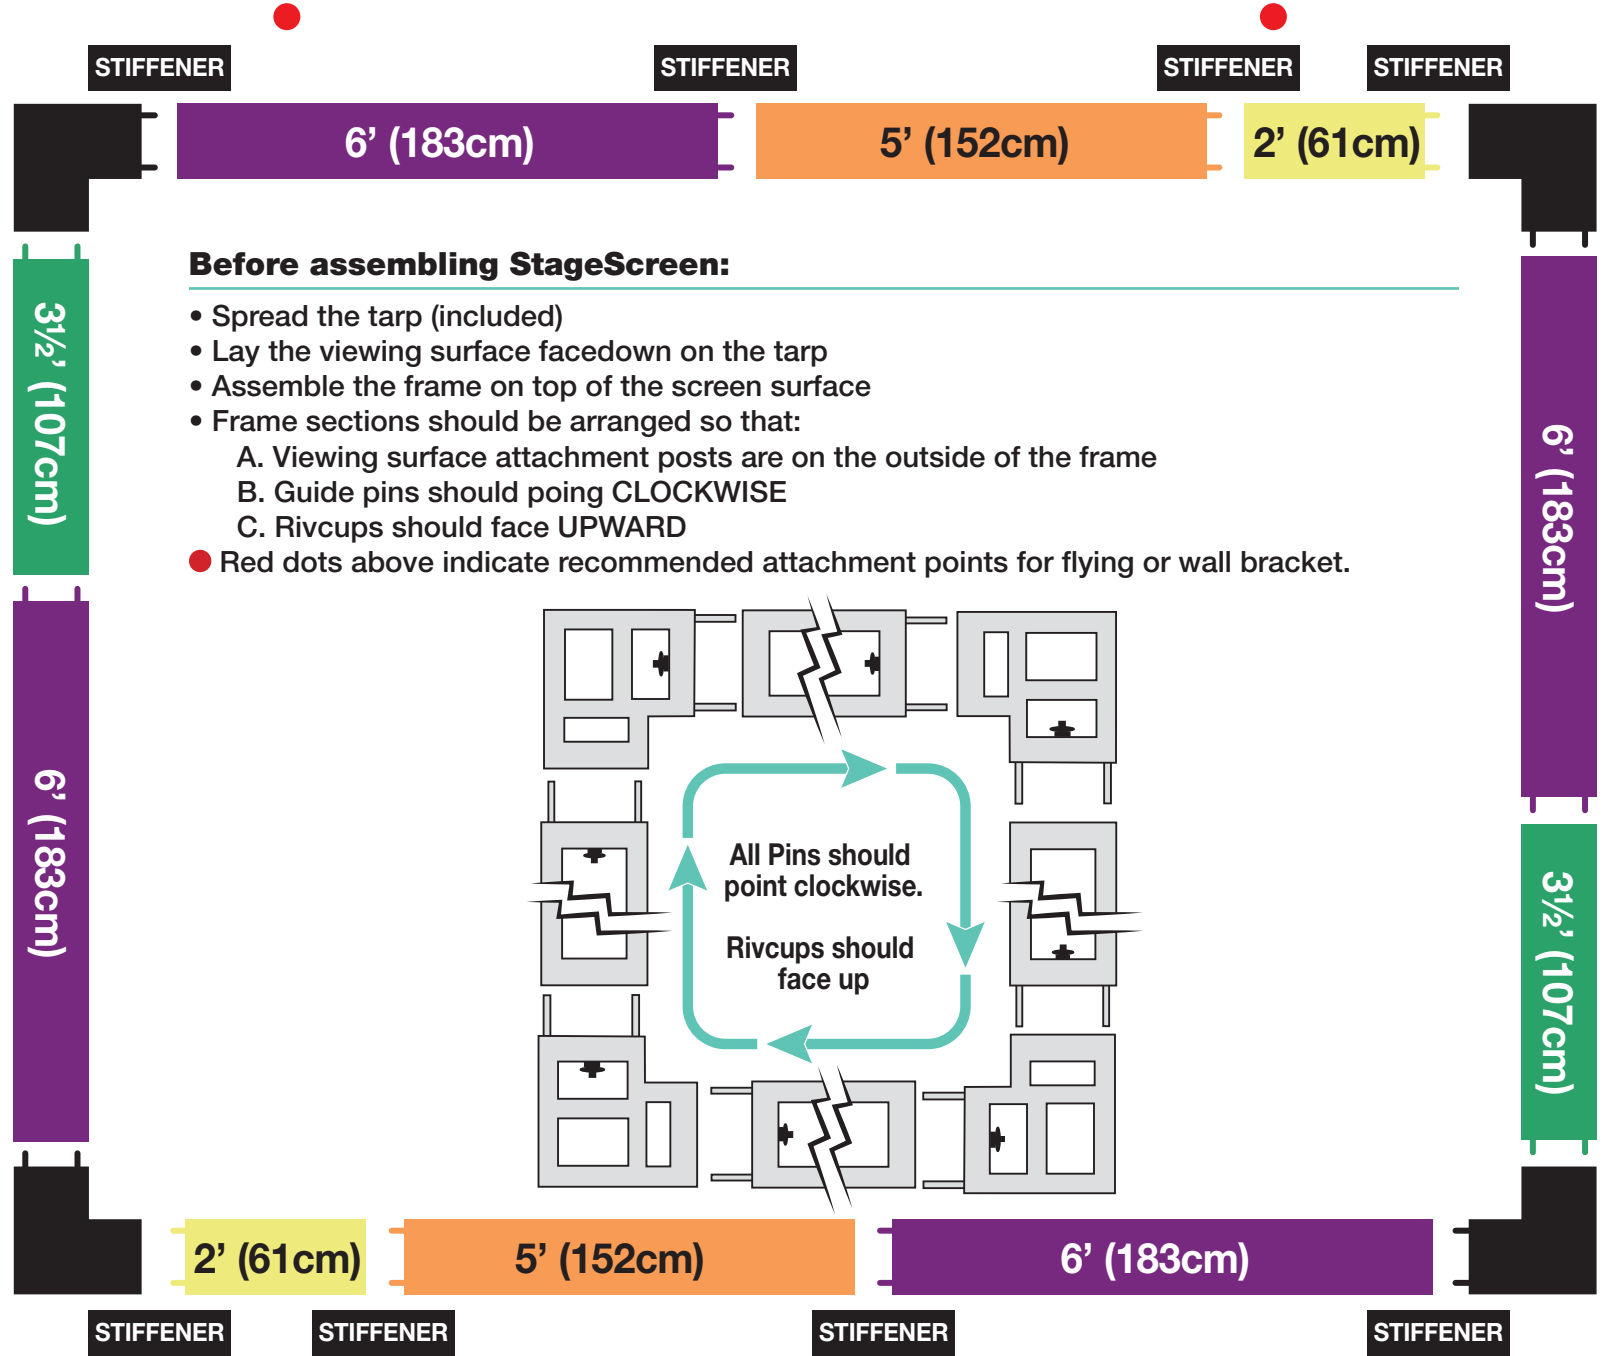

For use with these part numbers:

383278	383487
383311	383553

Inventory

2' (61cm)	2
3' (91cm)	0
3½' (107cm)	2
4' (122cm)	0
5' (162cm)	2
6' (183cm)	4
Stiffener	8
	4

Before assembling StageScreen:

- Spread the tarp (included)
- Lay the viewing surface facedown on the tarp
- Assemble the frame on top of the screen surface
- Frame sections should be arranged so that:
 - A. Viewing surface attachment posts are on the outside of the frame
 - B. Guide pins should point CLOCKWISE
 - C. Rivcups should face UPWARD
- Red dots above indicate recommended attachment points for flying or wall bracket.