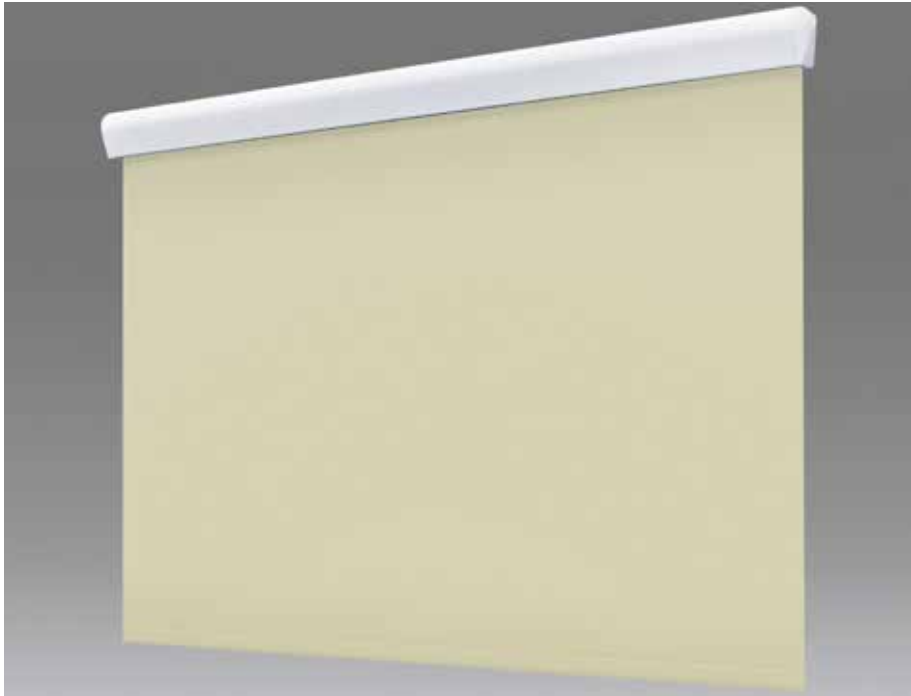

# VIDEO CONFERENCING VCB SILHOUETTE E, M

UNIQUE SOLUTIONS HELP PROJECT YOUR IMAGE AND AVOID VIEWER DISTRACTIONS

ELECTRIC (E), MANUAL (M)

Silhouette E with Linen neutral background

■ A sleek, curved aluminum case finished in white, the electric VCB Silhouette E features a contemporary design for professional presentations. The background and dowel retract completely inside the case to provide a clean appearance with no exposed fasteners or mounting brackets.

## FEATURES

- Sleek, curved, aluminum case with endcaps white standard, black optional.
- Remove front fascia without tools providing easy access to roller and fabric for service.
- No visible fasteners—hanging brackets are self-concealing.
- Motor mounted inside roller for a trim balanced appearance.
- Wall switch standard.
- Bottom of background enclosed in dowel; dowel disappears inside case when retracted.
- **WARRANTY:** One year against defects in materials and workmanship.

### MANUAL

- Background options available: chroma key or custom printed graphics.
- Spring roller operated background.
- **AutoReturn** spring roller with built-in inertia reduction mechanism ensures viewing surface retracts slowly, smoothly, and quietly into case. Provides intermediate stop positions.

## SIZES

- **Case dimensions:**  
6" H x 4-<sup>3</sup>/<sub>4</sub>" D (15.2 cm x 12.1 cm).
- **Background sizes available:**  
70" H x 70" W (178 cm x 178 cm)  
to 96" H x 96" W (244 cm x 244 cm),  
depending on surface selection.