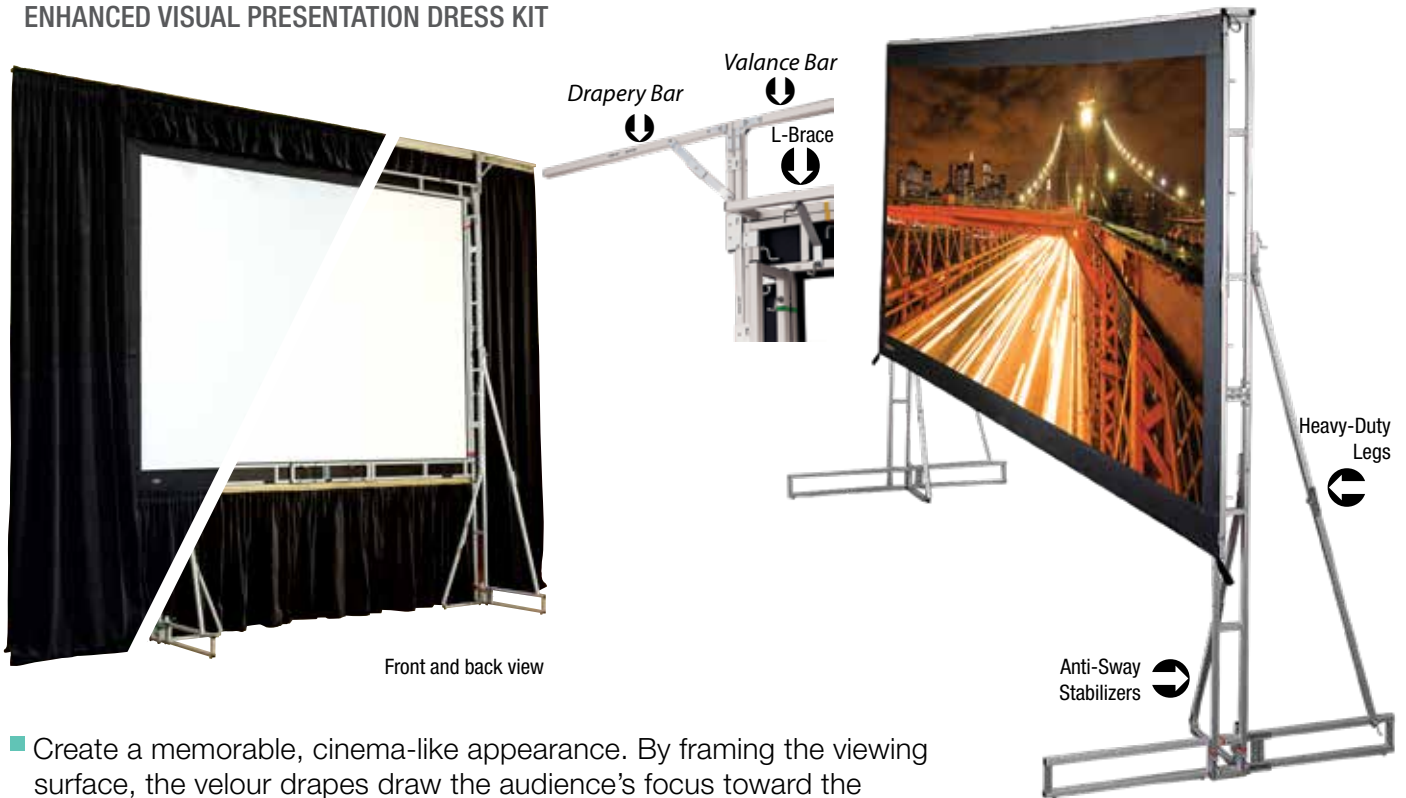

PORTABLE FOLDING TRUSS-STYLE CINEFOLD DRESS KIT

ENHANCED VISUAL PRESENTATION DRESS KIT

- Create a memorable, cinema-like appearance. By framing the viewing surface, the velour drapes draw the audience's focus toward the presentation on the screen. Dress kits are especially useful for rear screen presentations. In addition to framing your presentation, the velour curtains hide projection equipment, shield projector light from the audience, and help eliminate ambient light in the projection area.

FEATURES

- COMPLETE DRESS KIT: includes skirt, valance, valance bars, 2 drapes, 2 drapery bars, and wheeled heavy-duty case.
- Screen size and aspect ratio may be adjusted by raising the optional adjustable skirt bar in 6" (152 mm) increments to conceal the lower portion of the viewing surface.
- FABRICS: Available in rich black cotton velour (standard). Custom colors and multi-image sizes available by quotation.
- All dress kit fabrics meet fire safety standards.
- ATTACHMENTS: Hardware attaches without tools to the fittings found on all Truss-Style Cinefold frames.
- Heavy-duty legs, extra heavy-duty legs, and anti-sway stabilizers are recommended for extra stability.

OPTIONAL

- Blue 20 oz. velour available. Other colors, custom and multi-image sizes by quotation.
- Also available with IFR (Inherently Flame Retardant) Velour. IFR Velour never needs retreating. It is flame retardant for the life of the fabric. IFR is more resistant to wrinkling than standard Velour, yet is 15% lighter weight for easier installation and transportation.

SUPPORTING DOCUMENTS

All instructions, technical drawings and other supporting documents are located at: draperinc.com/documents.aspx

Case Dimensions: 13" x 20 5/8" x 84 1/8" (33 cm x 52 cm x 214 cm).

- Truss-Style Cinefold standard skirt is 46" (117 cm) high and Cinefold is 44" (112 cm) high.
- WARRANTY: One year against defects in materials and workmanship.