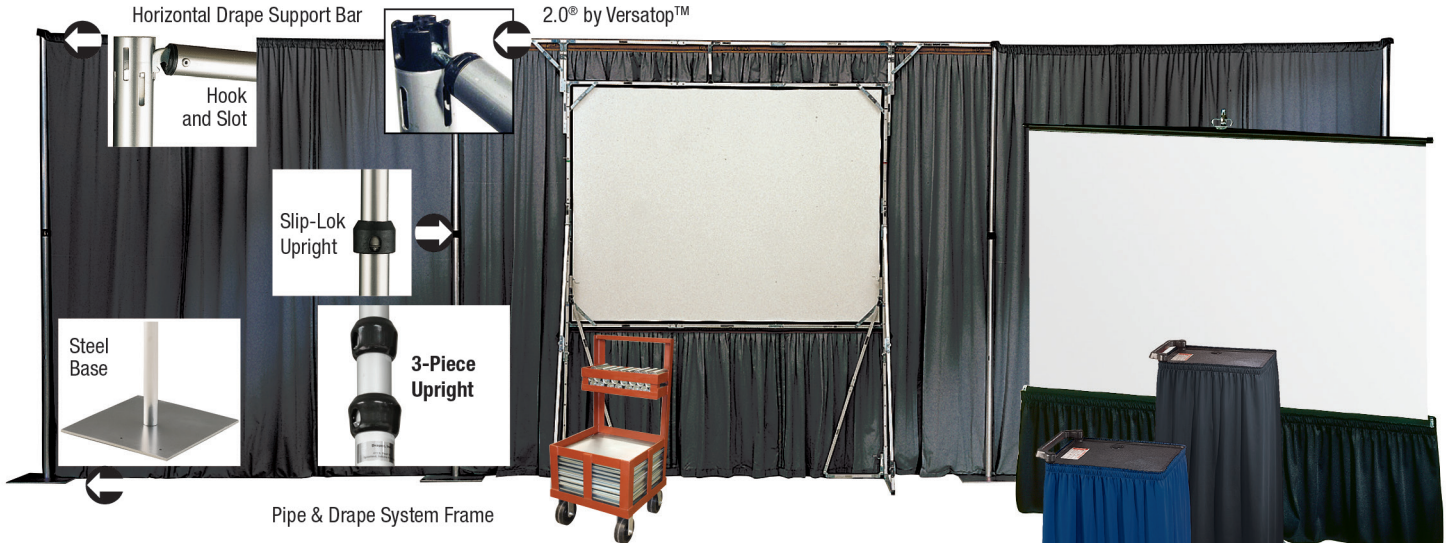

PORTABLE FOLDING PIPE & DRAPE RUNOFFS, SKIRTS

DRESS UP YOUR PORTABLES FOR GREATER IMPACT AND FOCUS ON THE PRESENTATION

■ Construct a professional trade show atmosphere anywhere thanks to a free-standing modular drapery system designed for Draper® folding screens. This portable unit sets-up quickly, creating a theater-like appearance or room divider to mask unsightly areas. Horizontal drape supports are adjustable with lock anywhere stops. They attach to the telescoping, two-piece Slip-Lok horizontal bars with sturdy steel hook and slots. Friction locks on the uprights bear virtually any weight, yet have fingertip release. Alternate stud positions on the bases allow for setup against a wall or in a corner.

Pipe and Drape Runoff offers infinite adjustments to almost any height or width making it perfect for the rental market.

COMPONENTS

- Slip-Lok upright available in various sizes from 3' to 17' (91 cm to 518 cm).
- Steel base: 3/8" x 18" x 18" (1 cm x 46 cm x 46 cm) and 35 lb (16 kg); or lightweight base: 3/16" x 18" x 18" (.5 cm x 46 cm x 46 cm) and 18 lb (8 kg).
- Mobile base carts available for storage and transport.
- 2.0® by Versatop™ connecting system available in a variety of sizes. Saves time and eliminates inventory damage.
- 3-piece upright available. Quickly and easily adjusts drapery height from 7' to 17' with minimal effort.
- Black hardware is available for quantity orders.
- Drape panels available in 156" (396 cm) or 50" (127 cm) widths and heights of 144" (366 cm) or 192" (488 cm). Custom sizes available.
- Drape panels hemmed top and bottom to accept horizontal drape supports.