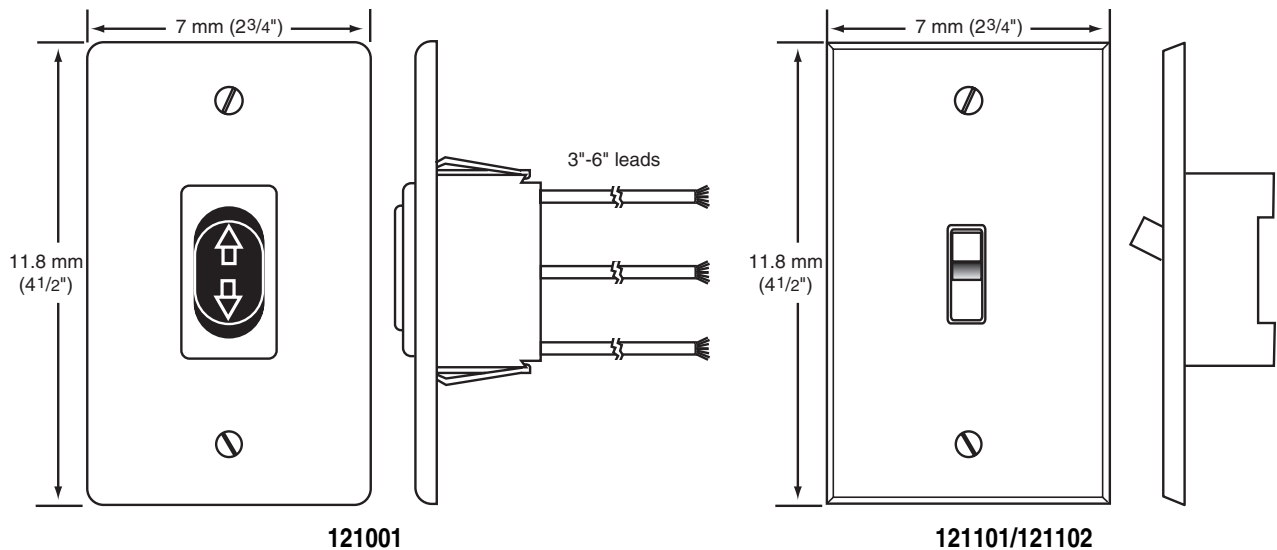

Technical Data Sheet

SS-1R—Single Station Control By Draper

1. **USES:** The SS-1R is the standard control for all domestic motorized screens.
2. **COMPATIBILITY:** KS-1 Power Supply Key Switch.
   The SS-1R is intended as the sole control station, and cannot be used as a multiple station control. It can, however, be used with the KS-1 power supply key switch.
   It is not intended for use with any other control.
3. **CONTACTS:** Single-Pole, Double-Throw, Center Off (On-Off-On). Maintained action.
4. **RATING:** 16 Amps, 277 Volts, UL recognized, CSA recognized.
5. **DESCRIPTION:** Switch is a black rocker switch (121001) or an Ivory toggle switch (121101). Cover plate is aluminum, finished silver satin. White plastic cover plate available. Also available in stainless steel by request, or furnished automatically when ordered with a KS-1.
6. **121001**
   Rocker Switch
   Three 6" wire leads: black, red and blue (common, down and up) on.
   2³/₄" x 4¹/₂" cover plate fits a single-gang box.
7. **121101**
   Toggle Switch.
   2³/₄" x 4¹/₂" cover plate fits a single-gang box.
8. **PART NUMBERS:** 121001—Black/Silver
   121101—Ivory plastic decorator style cover plate
   121102—White plastic decorator style cover plate

ILLUSTRATIONS:

DRAPER®

411 S. Pearl St., Spiceland, IN 47385 USA ■ 765-987-7999
www.draperinc.com ■ fax 765-987-7142