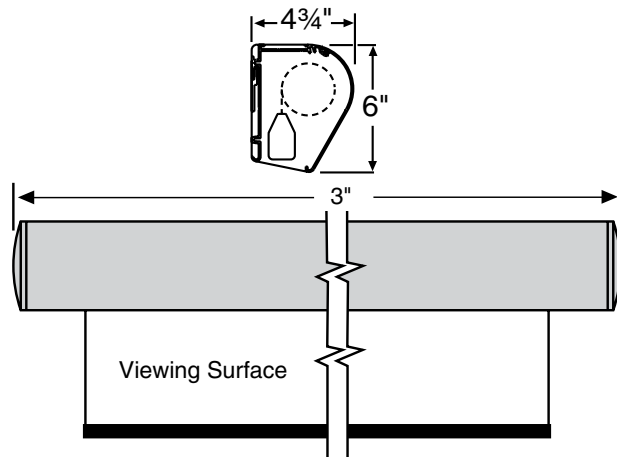

Silhouette/Series M **AutoReturn**

Manual screen with revolutionary case design

DRAPER

Specifications—Silhouette/Series M with AutoReturn

_____ projection screens, size _____ h. x _____ w., wall or ceiling mounting. Case free of exposed fasteners. Back and top of extruded aluminum in L-shaped section; front in a contoured shape. Endcaps die-cast, of rounded design, flush with case contour. Front section easily removable for access to operator and viewing surface. Viewing surface mounted to AutoReturn roller to prevent screen from retracting uncontrolled into the case. Viewing surface flame and mildew resistant. Bottom of viewing surface enclosed in dowel; dowel to disappear inside case when retracted.

Matt White XT1000E and Contrast Grey XH800E viewing surfaces are certified to GREENGUARD standards for low chemical emissions into indoor air during product usage. For more information, visit ul.com/gg. Note: All viewing surfaces will be seamless.

Entire unit patented by Draper, Inc. (5,296,964 and 6,111,694.)

Downloadable 3-part specifications are available at www.draperinc.com. Specifications subject to change without notice.

Case Dimensions