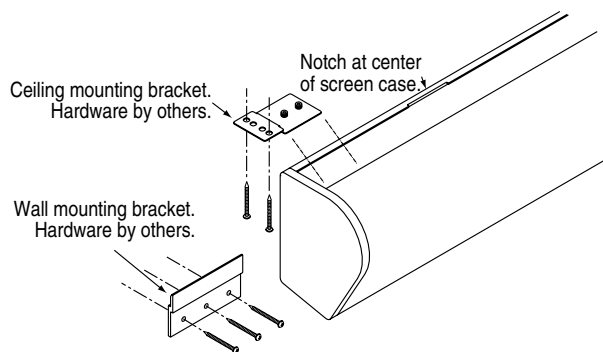

Methods of Installation

Dimensions & Data

Size H x W	Case Length	Net Wt. (lbs.)	Qty.		
AV Format					
50" x 50"	54¹/₈"	18			
60" x 60"	64¹/₈"	21			
70" x 70"	74¹/₈"	25			
84" x 84"	88¹/₈"	28			
72" x 96"	100⁵/₈"	29			
96" x 96"	100⁵/₈"	33			
Nom. Diag.	Image Area	Overall Size	Case Length	Net Wt. (lbs.)	Qty.
NTSC Video Format (4:3)					
6"	42¹/₂" x 56¹/₂"	46¹/₂" x 59¹/₂"	64¹/₈"	20	
7"	50" x 66¹/₂"	53¹/₂" x 69¹/₂"	74¹/₈"	24	
10"	60" x 80"	64" x 83¹/₂"	88¹/₈"	25	
10"	69" x 92"	73" x 96"	100⁵/₈"	29	
HDTV Format (16:9)					
65"¹	31³/₄" x 56¹/₂"	43³/₄" x 59¹/₂"	64¹/₈"	19	
73"¹	36" x 64"	48" x 69¹/₂"	74¹/₈"	23	
82"¹	40¹/₂" x 72"	52¹/₂" x 74"	78¹/₈"	24	
92"¹	45" x 80"	57" x 83¹/₂"	88¹/₈"	25	
100"¹	49" x 87"	61" x 91"	95⁵/₈"	29	
106"¹	52" x 92"	64" x 96"	100⁵/₈"	29	
16:10 Format					
67"¹	35¹/₄" x 56¹/₂"	47¹/₄" x 59¹/₂"	64¹/₈"	19	
76"¹	40" x 64"	52" x 69¹/₂"	74¹/₈"	23	
85"¹	45" x 72"	57" x 74"	78¹/₈"	24	
94"¹	50" x 80"	62" x 83¹/₂"	88¹/₈"	25	
109"¹	57¹/₂" x 92"	69¹/₂" x 96"	100⁵/₈"	29	
Custom Size					

¹ These sizes include 12" black drop as standard.

Also available in 1.85:1, 2.35:1 and 15:9 Formats. Contact Draper.

Please Mark Appropriate Selections

Select Viewing Surface:

- ☐ Matt White XT1000E(1.0 gain): GREENGUARD Gold certified
- ☐ Glass Beaded CH3200E (3.2 gain): Optional
- ☐ Argent White XH1500E (1.5 gain): Optional
- ☐ Contrast Grey XH800E (0.8 gain) (Optional): GREENGUARD Gold certified
- ☐ Other: _____

Select Case Color:

- ☐ White (Standard)
- ☐ Grey
- ☐ Black

Select Mounting Method:

- ☐ Wall ("Z" Clips supplied)
- ☐ Ceiling (Ceiling bracket supplied)
- ☐ Extended Wall Brackets (Must be specified now and at time of order)
  - ☐ 6" brackets
  - ☐ 10"-14" brackets

Optional Accessories:

- ☐ Extra Drop (Total screen height cannot exceed 8')¹
  - ☐ Black (standard)
  - ☐ Same color as viewing surface
- Length of total drop (including standard 12" on some sizes—see grid above)¹
- ☐ Black Masking Borders (optional on AV format, standard all others)

DRAPER

PROJECT: _____
ARCHITECT: _____
CONTRACTOR: _____
SUPPLIER: _____
DATE: _____ REVISED: _____