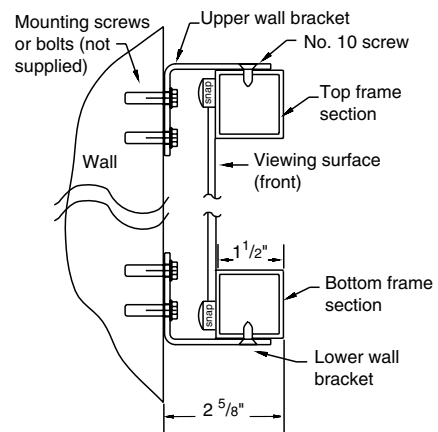

Side View

Cross section of mounted unit

PROJECT: _____

ARCHITECT: _____

CONTRACTOR: _____

SUPPLIER: _____

DATE: _____ REVISED: _____