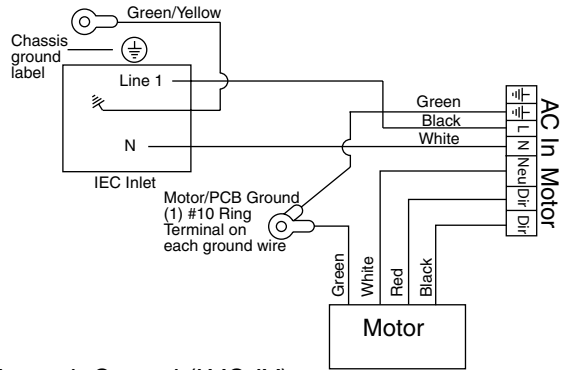

Wiring/Control Options:

Salara Plug & Play™ IR—Provided with built-in IR Eye, handheld IR remote control transmitter and 10' (3m) IEC cordset. No wiring necessary.

Salara/HW with Built-in IR—Provided with built-in IR Eye and handheld infrared remote transmitter.

DRAPER

Salara—Dimensions

Wiring Diagrams

Salara

Multiple Station Control

Hardwired with Built-in IR

Plug & Play™ IR Standard 110-120V AC IEC (no external wiring necessary)

Low Voltage, IR Remote, RF Remote, Serial or Network Control (LVC-IV)