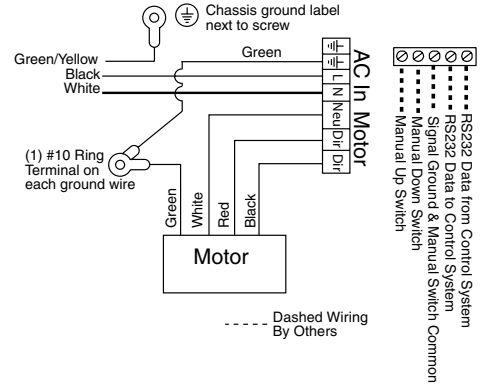

Wiring/Control Options:

Salara Plug & Play™ IR—Provided with built-in IR Eye, handheld IR remote control transmitter and 10' (3m) IEC cordset. No wiring necessary.

Salara/HW with Built-in IR—Provided with built-in IR Eye and handheld infrared remote transmitter.

DRAPER

Salara—Dimensions

Wiring Diagrams

Salara

Multiple Station Control

Hardwired with Built-in IR

Plug & Play™ IR Standard 110-120V AC IEC (no external wiring necessary)

Low Voltage, IR Remote, RF Remote, Serial or Network Control (LVC-IV)