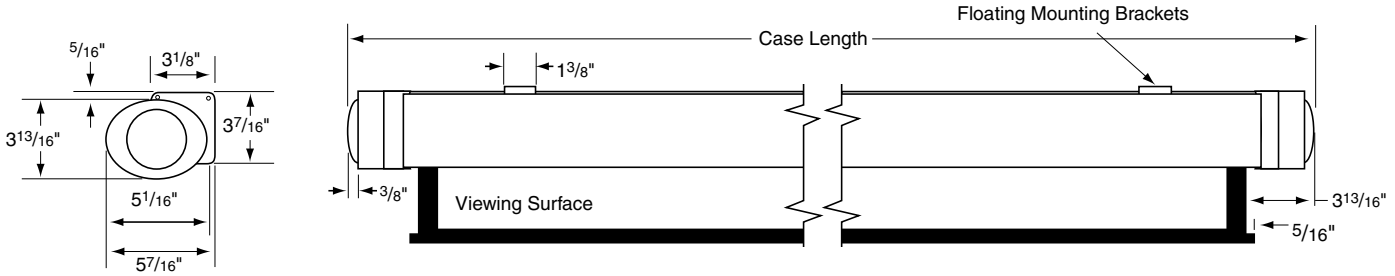

Salara—Dimensions