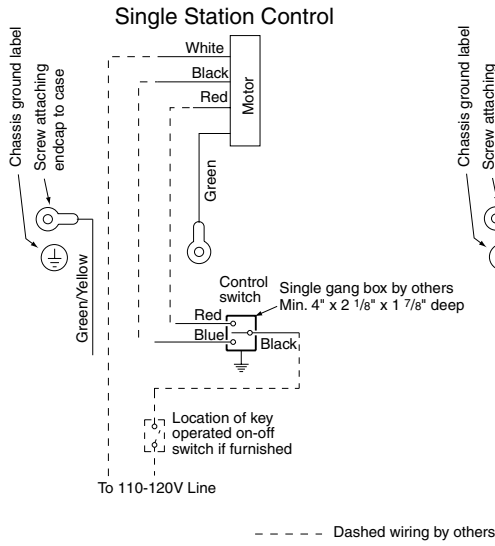

Select Wiring/Control Options:

- Salara/Plug & Play™ IR**—10' (3m) cord, built-in IR receiver, handheld IR remote
- Salara/HW with Built-in IR**—with hand-held infrared remote transmitter
- Salara/HW**—This version of the Salara comes with one 110V-120V AC 3-position wall switch (silver wall plate with black rocker)
 - ____ Total number of 110-120V AC switches (switches operate independently)
 - Substitute white switch(es) for silver wall plate with black rocker
 - Optional Low Voltage Control Module (LVC-IV)
 - 24 Volt 3-Button Switch Number of 24V switches: _____
 - Radio Frequency Remote Control (only with 24v)
 - Infrared Remote Control (only with 24v)
 - Optional Key Operated Switch
 - Power Supply Key Switch (On-off)
 - 3-Position Key Control
 - 3-Position Switch with Hinged Key-Locking Coverplate
 - Optional Video Interface Control
 - VIC-115 Override Switch
 - VIC-12 Override Switch
 - VIC-6 Override Switch

(VICs are compatible only with the Override Switch, and not with any other wall switches or controls)

Select Border/Drop Options:

- Black Masking Borders (Standard on NTSC, HDTV & 16:10 sizes)
- Extra Screen Drop (Total screen height cannot exceed 9')
 - Same color as viewing surface (standard on AV format screens)
 - Black (standard on all other formats)

Wiring/Control Options:

Salara Plug & Play™ IR—Provided with built-in IR Eye, handheld IR remote control transmitter and 10' (3m) IEC cordset. No wiring necessary.

Salara/HW with Built-in IR—Provided with built-in IR Eye and handheld infrared remote transmitter.

DRAPER

Salara—Dimensions

Wiring Diagrams

Salara

Multiple Station Control

Hardwired with Built-in IR

Plug & Play™ IR Standard 110-120V AC IEC (no external wiring necessary)

Low Voltage, IR Remote, RF Remote, Serial or Network Control (LVC-IV)