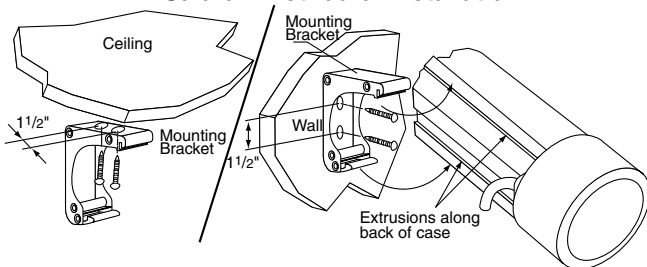

Select Wiring/Control Options:

- Salara/Plug & Play™ IR**—10' (3m) cord, built-in IR receiver, handheld IR remote
- Salara/HW with Built-in IR**—with hand-held infrared remote transmitter
- Salara/HW**—This version of the Salara comes with one 110V-120V AC 3-position wall switch (silver wall plate with black rocker)
 - ____ Total number of 110-120V AC switches (switches operate independently)
 - Substitute white switch(es) for silver wall plate with black rocker
 - Optional Low Voltage Control Module (LVC-IV)
 - 24 Volt 3-Button Switch Number of 24V switches: _____
 - Radio Frequency Remote Control (only with 24v)
 - Infrared Remote Control (only with 24v)
 - Optional Key Operated Switch
 - Power Supply Key Switch (On-off)
 - 3-Position Key Control
 - 3-Position Switch with Hinged Key-Locking Coverplate
 - Optional Video Interface Control
 - VIC-115 Override Switch
 - VIC-12 Override Switch
 - VIC-6 Override Switch

(VICs are compatible only with the Override Switch, and not with any other wall switches or controls)

Select Border/Drop Options:

- Black Masking Borders (Standard on NTSC, HDTV & 16:10 sizes)
- Extra Screen Drop (Total screen height cannot exceed 9')
 - Same color as viewing surface (standard on AV format screens)
 - Black (standard on all other formats)

Length of total drop (including standard 12" on some sizes—see grid at right) ¹

Salara—Method of Installation

Specifications—Salara

_____ projection screens, size _____ h. x _____ w., wall/ceiling mounting. Elliptical case of extruded aluminum, with painted white finish. Injection molded plastic end-caps with domed contour shape, finished to match case. Case shall accept adjustable mounting brackets that snap easily into place and slide anywhere along length of case.