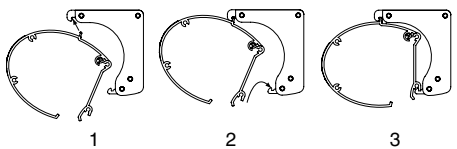

DRAPER

Salara—Dimensions

Wiring Diagrams

Salara

Multiple Station Control

Hardwired with Built-in IR

Plug & Play™ IR Standard 110-120V AC IEC (no external wiring necessary)

Low Voltage, IR Remote, RF Remote, Serial or Network Control (LVC-IV)