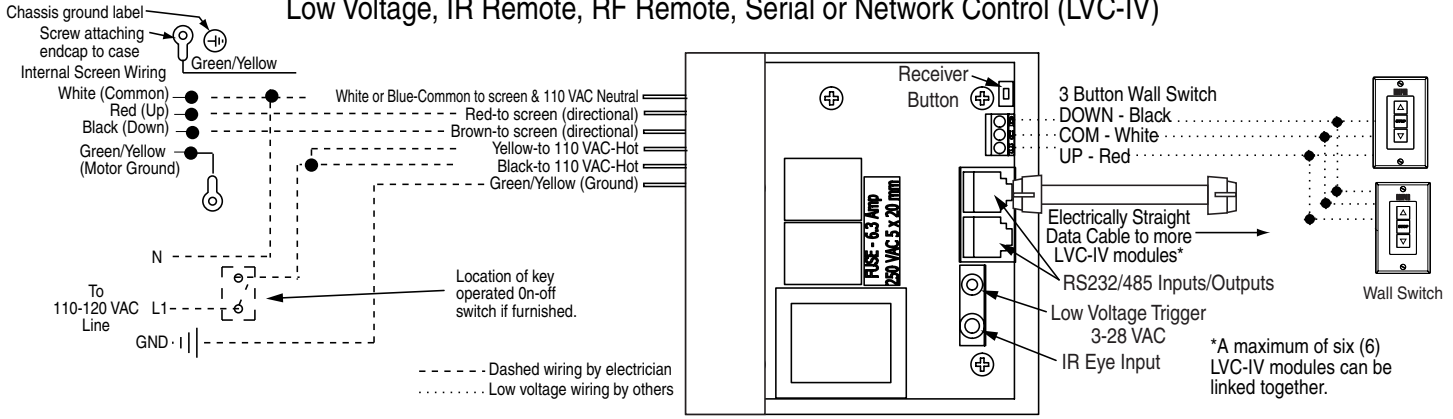

Wiring/Control Options:

Salara Plug & Play™ IR—Provided with built-in IR Eye, handheld IR remote control transmitter and 10' (3m) IEC cordset. No wiring necessary.

Salara/HW with Built-in IR—Provided with built-in IR Eye and handheld infrared remote transmitter.

DRAPER

Salara—Dimensions

Wiring Diagrams

Salara

Multiple Station Control

Hardwired with Built-in IR

Plug & Play™ IR Standard 110-120V AC IEC (no external wiring necessary)

Low Voltage, IR Remote, RF Remote, Serial or Network Control (LVC-IV)