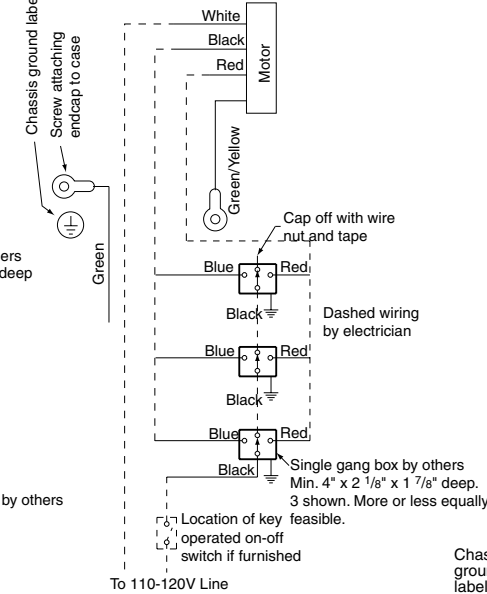

Wiring/Control Options:

Salara Plug & Play™ IR—Provided with built-in IR Eye, handheld IR remote control transmitter and 10' (3m) IEC cordset. No wiring necessary.

Salara/HW with Built-in IR—Provided with built-in IR Eye and handheld infrared remote transmitter.

DRAPER

Salara—Dimensions

Wiring Diagrams

Salara

Multiple Station Control

Hardwired with Built-in IR

Plug & Play™ IR Standard 110-120V AC IEC (no external wiring necessary)

Low Voltage, IR Remote, RF Remote, Serial or Network Control (LVC-IV)