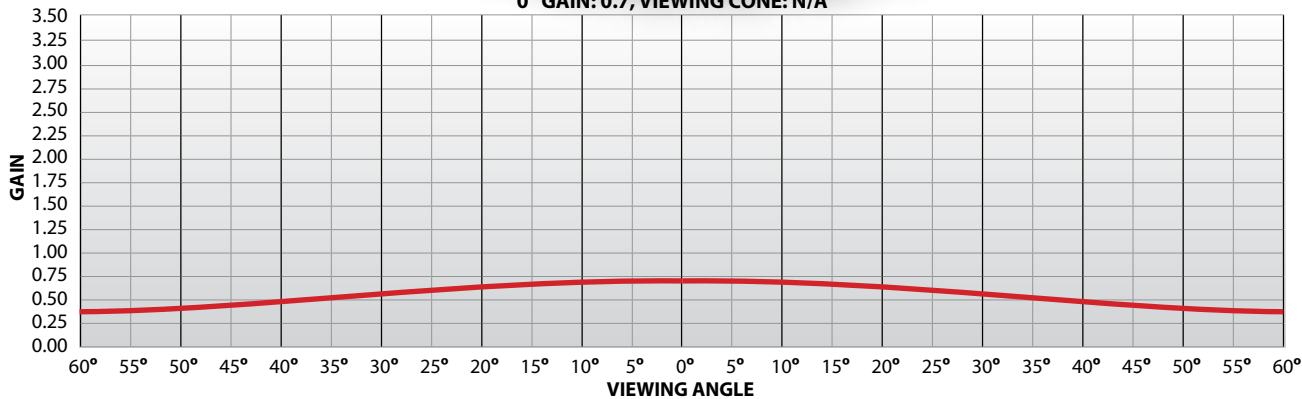

PROJECTION
SOURCE
SCREEN SURFACE

0° GAIN: 0.7, VIEWING CONE: N/A

GAIN CHART — IRUS