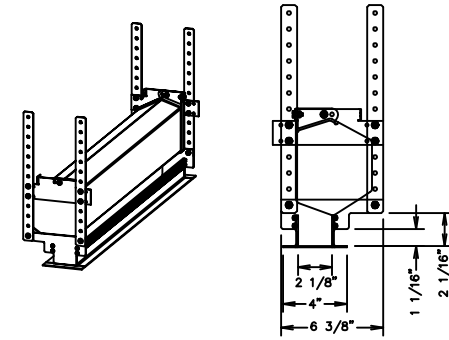

Wall Mounting

Ceiling Mounting

Mounting Details

Isometric Mounting Detail

Ceiling Trim Kit Mounting Details

		DRAPER Inc. 411 S. Pearl St. Spiceland, Indiana	
		Title Targa	
		Sheet 1 of 1	
Scale 1"=1'	Date 7/12/2012	Part NO.	