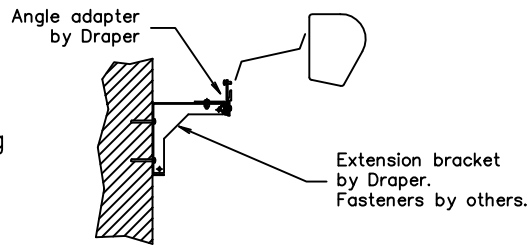

Wall Mounting

Ceiling Mounting

Extended Mounting

Mounting Details

		DRAPER Inc. 411 S. Pearl St. Spiceland, Indiana	
		Title Silhouette M	
		Sheet 1 of 1	
Scale $3/4" = 1'$	Date 7/10/2012	Part NO.	