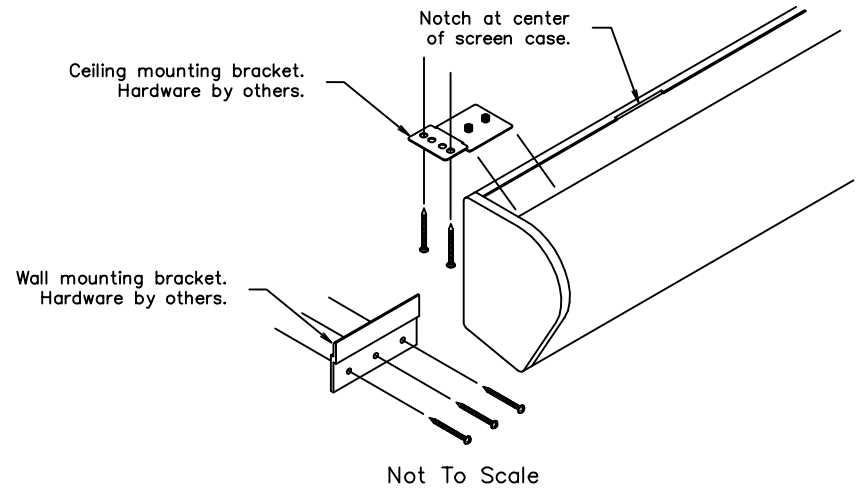

Wall Mounting

Ceiling Mounting

Extended Mounting

Mounting Details

		DRAPER Inc. 411 S. Pearl St. Spiceland, Indiana	
		Title Silhouette M	
		Sheet 1 of 1	
Scale $3/4" = 1'$	Date 7/10/2012	Part NO.	