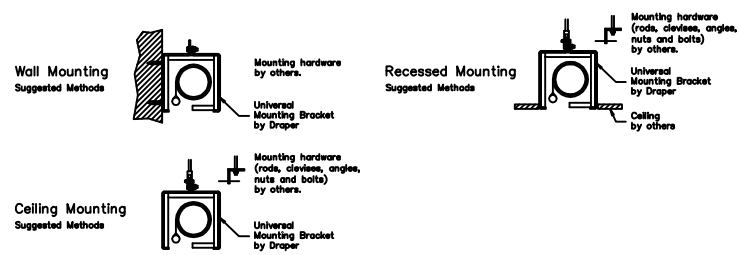

Mounting Details

DRAPER ROLLERAMIC Mounting Details

		DRAPER Inc. 411 S. Pearl St. Spiceland, Indiana	
		Title Rolleramic	
		Sheet 1 of 1	
Scale 3/8" = 1'	Date 7/10/2012	Part NO.	