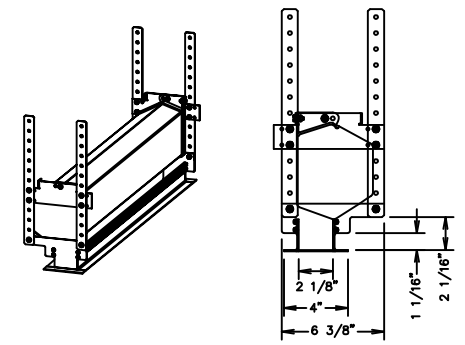

Mounting Details

DRAPER PREMIER
Isometric Mounting Detail

Ceiling Trim Kit
Mounting Details

DRAPER		DRAPER Inc. 411 S. Pearl St. Spiceland, Indiana	
Title		Premier	
		Sheet 1 of 1	
Scale	Date	Part NO.	
1"=1'	7/9/2012		