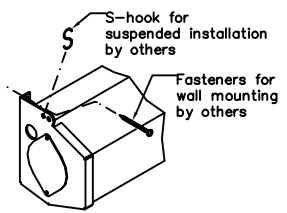

Mounting Details

DRAPER PREMIER
Isometric Mounting Detail

Ceiling Trim Kit
Mounting Details

DRAPER		DRAPER Inc. 411 S. Pearl St. Spiceland, Indiana	
Title		Premier	
		Sheet 1 of 1	
Scale	Date	Part NO.	
1"=1'	7/9/2012		