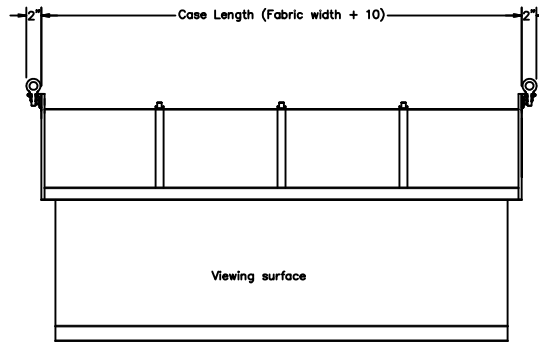

Mounting Brackets Inside

Mounting Brackets Outside