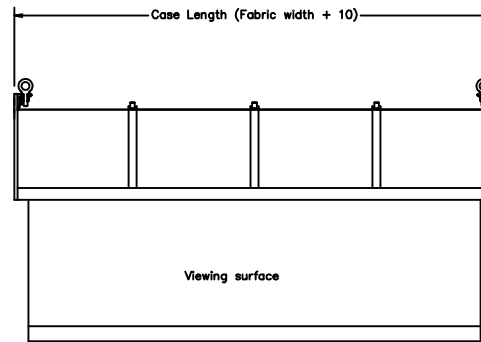

Mounting Brackets Inside

DRAPER

DRAPER Inc.
411 S. Pearl St.
Spiceland, Indiana

Title Paragon

Sheet 1 of 1

Scale
1/2" = 1'

Date
7/9/2012

Part NO.