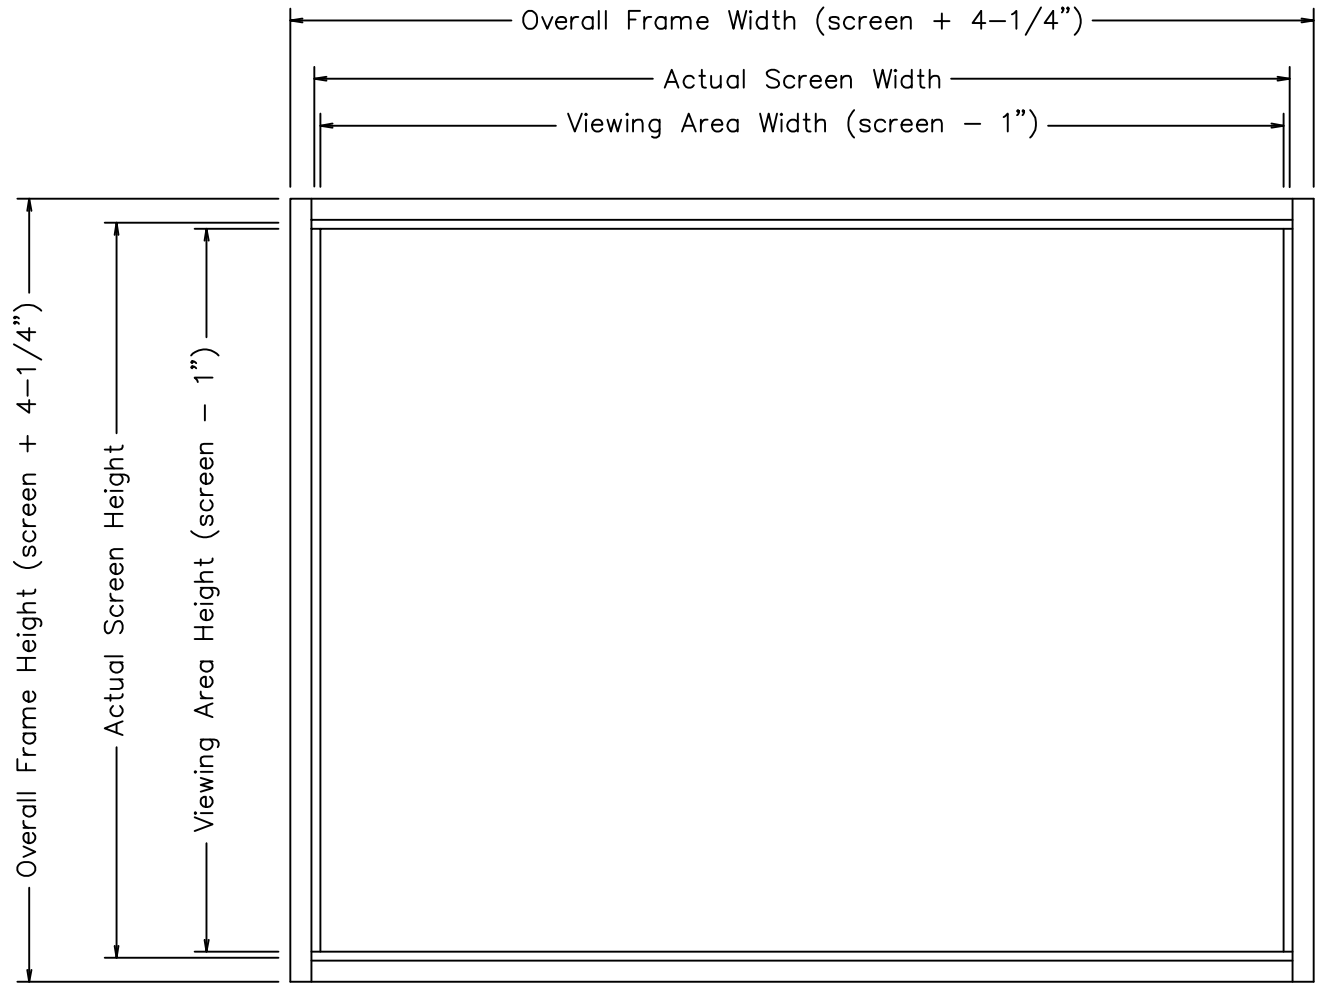

System 200 shown
System 300 similar

Section

Elevation

DRAPER

DRAPER Inc.
411 S. Pearl St.
Spiceland, Indiana

Title
Cineframe System 200 & 300

Sheet 1 of 1

Scale
3/4"=1'