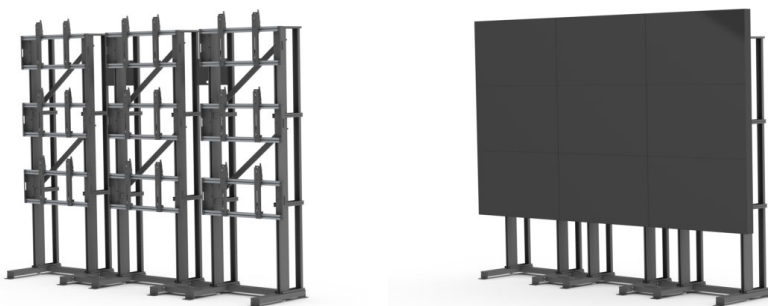

SMS ICON ACE FREESTAND

Creating a video wall without a wall?

SMS Icon Ace Freestand gives you a stable and reliable video wall – where there is no wall! Thanks to the extensive factory pre-assembly it is easy to install.

The design is modular and the product has fine adjustment possibilities in depth for each display – in all four corners.

Choose article number after display size, 46" or 55", and after how many displays you need for your freestanding video wall: from 2x2 displays, up to as many as 4x4 displays. Of course it is also possible to mount several Icon Ace Freestands side by side to create an extra long video wall!

The displays are mounted in landscape mode. They can be secured with screws (included) or locked with padlocks (not included), to increase personal security and safety from theft.

Cover plates are available as an accessory (ordered separately).

Icon Floor/Mobile Ace 3x3 Frame

3 x C140001-2A3

Icon Floor Ace 3x3..4x4 Cross Bar

1 x C140001-2A4

Icon Floor Ace 3x3 Vertical Bars

3 x C140001-2A5

▲ INFO

PLACEMENT	Floor
ROTATION	Landscape
LOCKABLE SPEC	Screws (incl.) or padlock (not incl.)
MULTI DISPLAY	Yes
VESA HORIZONTAL	200 - 800
VESA VERTICAL	200 - 400
SCREEN SIZE	55
WARRANTY [YEARS]	5