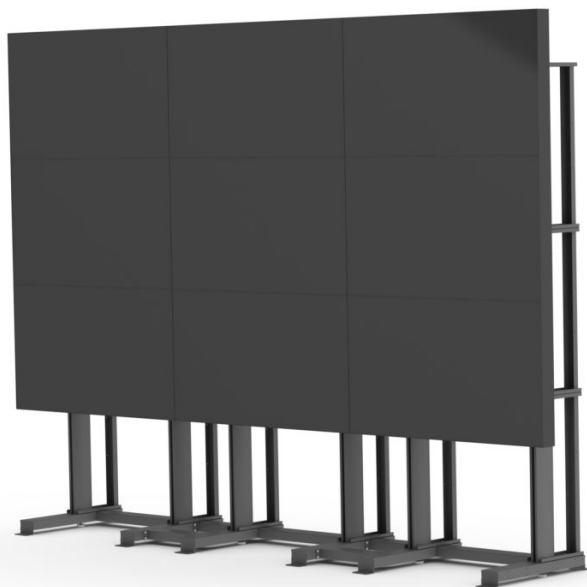

SMS ICON ACE FREESTAND

Creating a video wall without a wall?

SMS Icon Ace Freestand gives you a stable and reliable video wall – where there is no wall! Thanks to the extensive factory pre-assembly it is easy to install.

The design is modular and the product has fine adjustment possibilities in depth for each display – in all four corners.

Choose article number after display size, 46" or 55", and after how many displays you need for your freestanding video wall: from 2x2 displays, up to as many as 4x4 displays. Of course it is also possible to mount several Icon Ace Freestands side by side to create an extra long video wall!

The displays are mounted in landscape mode. They can be secured with screws (included) or locked with padlocks (not included), to increase personal security and safety from theft.

Cover plates are available as an accessory (ordered separately).

Icon Floor/Mobile Ace 2x2..4x4 Frame

1 x C140002-2A3

Icon Floor Ace 2x2 Cross Bar

1 x C140003-2A4

Icon Floor/Mobile Ace 2x2..4x4 Vertical Bars

1 x C140002-2A5

▲ INFO

PLACEMENT	Floor
ROTATION	Landscape
LOCKABLE SPEC	Screws (incl.) or padlock (not incl.)
MULTI DISPLAY	Yes
VESA HORIZONTAL	200 - 800
VESA VERTICAL	200 - 400
MAX WEIGHT [KG]	50
SCREEN SIZE	55
WARRANTY [YEARS]	5