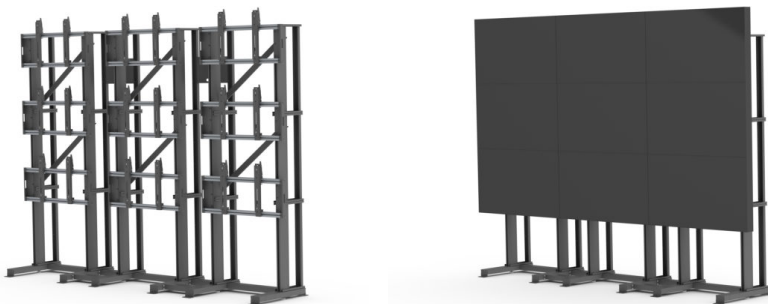

SMS ICON ACE FREESTAND

Creating a video wall without a wall?

SMS Icon Ace Freestand gives you a stable and reliable video wall – where there is no wall! Thanks to the extensive factory pre-assembly it is easy to install.

The design is modular and the product has fine adjustment possibilities in depth for each display – in all four corners.

Choose article number after display size, 46" or 55", and after how many displays you need for your freestanding video wall: from 2x2 displays, up to as many as 4x4 displays. Of course it is also possible to mount several Icon Ace Freestands side by side to create an extra long video wall!

The displays are mounted in landscape mode. They can be secured with screws (included) or locked with padlocks (not included), to increase personal security and safety from theft.

Cover plates are available as an accessory (ordered separately).

Icon Floor/Mobile Ace 2x2..4x4 Frame

1 x C140002-2A3

Icon Floor Ace 2x2 Cross Bar

1 x C140003-2A4

Icon Floor/Mobile Ace 2x2..4x4 Vertical Bars

1 x C140002-2A5

▲ INFO

PLACEMENT	Floor
ROTATION	Landscape
LOCKABLE SPEC	Screws (incl.) or padlock (not incl.)
MULTI DISPLAY	Yes
VESA HORIZONTAL	200 - 800
VESA VERTICAL	200 - 400
MAX WEIGHT [KG]	50
SCREEN SIZE	55
WARRANTY [YEARS]	5