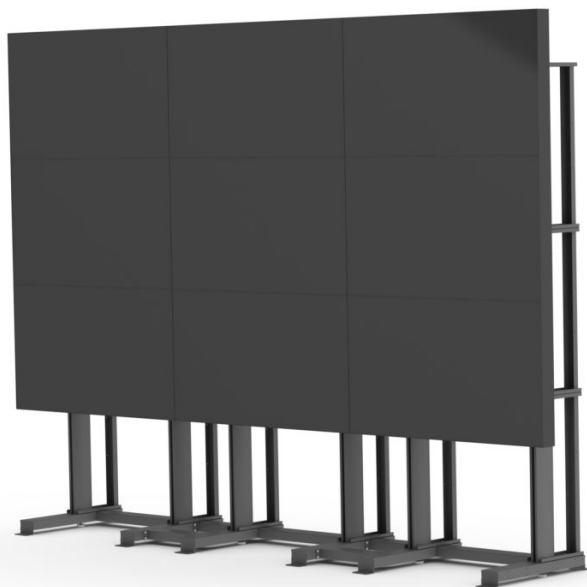

SMS ICON ACE FREESTAND

Creating a video wall without a wall?

SMS Icon Ace Freestand gives you a stable and reliable video wall – where there is no wall! Thanks to the extensive factory pre-assembly it is easy to install.

The design is modular and the product has fine adjustment possibilities in depth for each display – in all four corners.

Choose article number after display size, 46" or 55", and after how many displays you need for your freestanding video wall: from 2x2 displays, up to as many as 4x4 displays. Of course it is also possible to mount several Icon Ace Freestands side by side to create an extra long video wall!

The displays are mounted in landscape mode. They can be secured with screws (included) or locked with padlocks (not included), to increase personal security and safety from theft.

Cover plates are available as an accessory (ordered separately).

Icon Floor/Mobile Ace 2x2..4x4 Frame

1 x C140002-2A3

Icon Floor Ace 2x2 Cross Bar

1 x C140003-2A4

Icon Floor/Mobile Ace 2x2..4x4 Vertical Bars

1 x C140002-2A5

▲ INFO

PLACEMENT	Floor
ROTATION	Landscape
LOCKABLE SPEC	Screws (incl.) or padlock (not incl.)
MULTI DISPLAY	Yes
VESA HORIZONTAL	200 - 800
VESA VERTICAL	200 - 400
MAX WEIGHT [KG]	50
SCREEN SIZE	46
WARRANTY [YEARS]	5