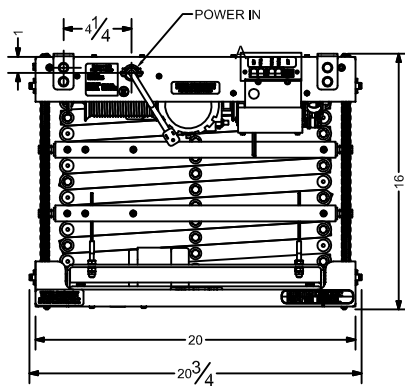

DETAIL A

NOTES:
 110 VOLT LIFT PN 300278
 220 VOLT LIFT PN 300279
 EXTENDED HEIGHT 160 1/8 IN.

DRAPER DRAPER Inc.
 411 S. Pearl St.
 Spiceland, Indiana

Title SL 12 Scissor Lift

Sheet 1 of 1

Scale 1"=1'

Date 7/9/2012

Part NO.