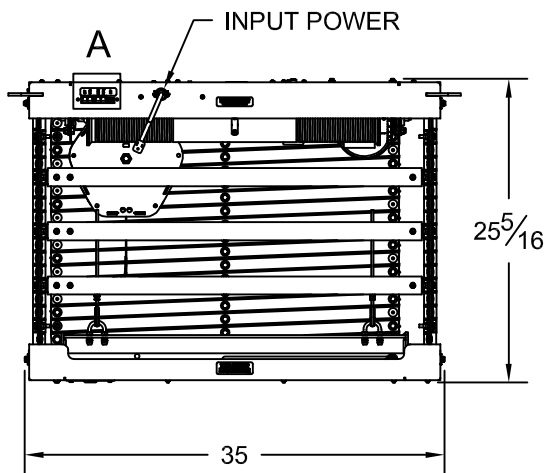

KEY SWITCH

WALL SWITCH

FUNCTION INDICATOR

RP/RQ BUS

LOW VOLTAGE TRIGGER

DETAIL A

NOTES:
 110 VOLT LIFT PN 300255
 220 VOLT LIFT PN 300262

EXTENDED HEIGHT: 30 FT. 1 5/16 IN.

		DRAPER Inc. 411 S. Pearl St. Spiceland, Indiana	
		Title SLX 28 SCISSOR LIFT	
		Sheet 1 of 1	
Scale 3/4"=1'	Date 7/5/2012	Part NO.	