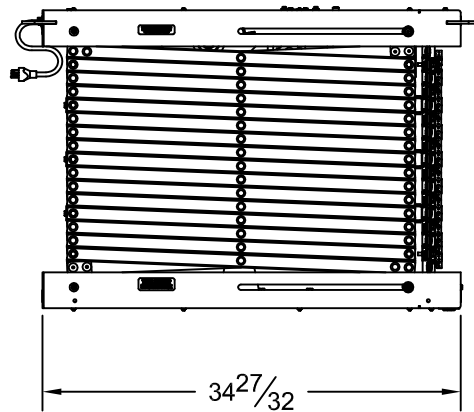

KEY SWITCH

WALL SWITCH

FUNCTION INDICATOR

RP/RQ BUS

LOW VOLTAGE TRIGGER

DETAIL A

NOTES:
 110 VOLT LIFT PN 300255
 220 VOLT LIFT PN 300262

EXTENDED HEIGHT: 30 FT. 1 5/16 IN.

		DRAPER Inc. 411 S. Pearl St. Spiceland, Indiana	
		Title SLX 28 SCISSOR LIFT	
		Sheet 1 of 1	
Scale 3/4"=1'	Date 7/5/2012	Part NO.	