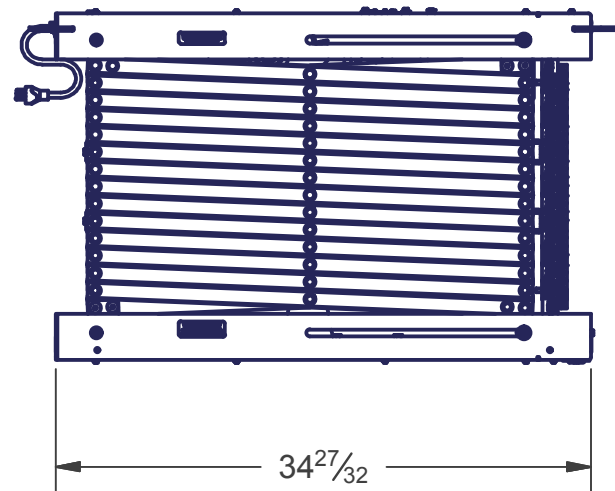

KEY SWITCH  
 WALL SWITCH  
 FUNCTION INDICATOR  
 RP/RQ BUS  
 LOW VOLTAGE TRIGGER

DETAIL A

NOTES:  
 110 VOLT LIFT PN 300254  
 220 VOLT LIFT PN 300261

EXTENDED HEIGHT: 25 FT. 11 1/16 IN.

TOLERANCES UNLESS NOTED	DESIGNED BY: <b>senochs</b>	12/10/09	<b>DRAPER</b>	DRAPER, INC. 411 S. PEARL STREET SPICELAND, INDIANA 47385-0425		
2 PLC. DEC. +/- .01"	DRAWN BY: <b>senochs</b>	5/26/10		TITLE SLX 24 SCISSOR LIFT		
3 PLC. DEC. +/- .005"	CHECKED BY:			MATERIAL		
ANGULAR +/- 1°	MFG APPROVED BY:			DWG No. - P/N: 300254 & 300261		
FRACTIONAL +/- 1/32"	ENG APPROVED BY:		DWG SIZE B	SCALE: NONE	REV	SHEET 1 OF 1
<small>PROPRIETARY DRAWING NOTICE: THIS DOCUMENT CONTAINS CONFIDENTIAL, PROPRIETARY INFORMATION OF DRAPER, INC., IS THE PROPERTY OF DRAPER, INC., AND MUST BE RETURNED UPON REQUEST. NEITHER RECEIPT NOR POSSESSION THEREOF CONFERS ANY RIGHT TO OWN, REPRODUCE, USE, OR DISCLOSE IN WHOLE OR IN PART, ANY SUCH INFORMATION WITHOUT WRITTEN AUTHORIZATION FROM DRAPER, INC.</small>						