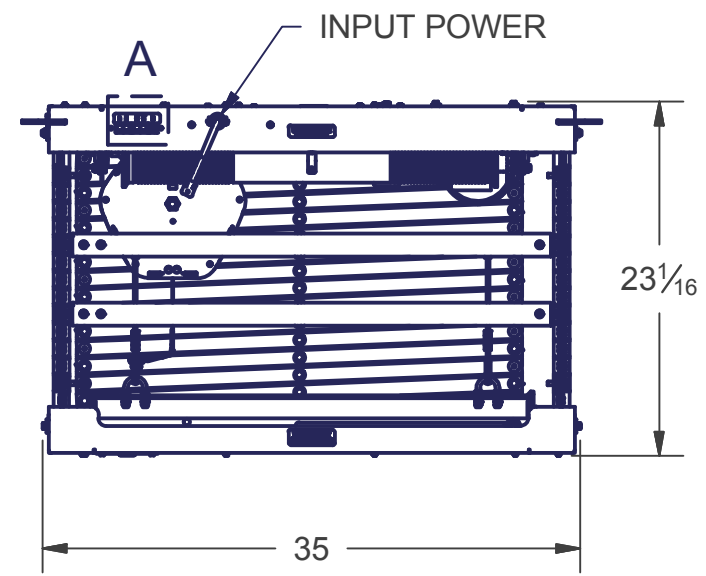

KEY SWITCH  
 WALL SWITCH  
 FUNCTION INDICATOR  
 RP/RQ BUS  
 LOW VOLTAGE TRIGGER

DETAIL A

NOTES:  
 110 VOLT LIFT PN 300254  
 220 VOLT LIFT PN 300261

EXTENDED HEIGHT: 25 FT. 11 1/16 IN.

TOLERANCES UNLESS NOTED	DESIGNED BY: <b>senochs</b>	12/10/09	<b>DRAPER</b>	DRAPER, INC. 411 S. PEARL STREET SPICELAND, INDIANA 47385-0425		
2 PLC. DEC. +/- .01"	DRAWN BY: <b>senochs</b>	5/26/10		TITLE SLX 24 SCISSOR LIFT		
3 PLC. DEC. +/- .005"	CHECKED BY:			MATERIAL		
ANGULAR +/- 1°	MFG APPROVED BY:			DWG No. - P/N: 300254 & 300261		
FRACTIONAL +/- 1/32"	ENG APPROVED BY:		DWG SIZE B	SCALE: NONE	REV	SHEET 1 OF 1
<small>PROPRIETARY DRAWING NOTICE: THIS DOCUMENT CONTAINS CONFIDENTIAL, PROPRIETARY INFORMATION OF DRAPER, INC., IS THE PROPERTY OF DRAPER, INC., AND MUST BE RETURNED UPON REQUEST. NEITHER RECEIPT NOR POSSESSION THEREOF CONFERS ANY RIGHT TO OWN, REPRODUCE, USE, OR DISCLOSE IN WHOLE OR IN PART, ANY SUCH INFORMATION WITHOUT WRITTEN AUTHORIZATION FROM DRAPER, INC.</small>						