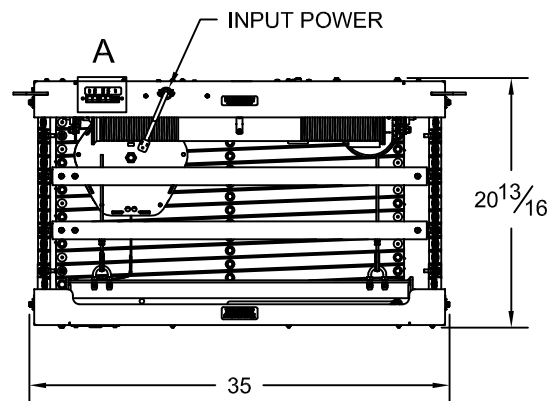

KEY SWITCH
 WALL SWITCH
 FUNCTION INDICATOR
 RP/RQ BUS
 LOW VOLTAGE TRIGGER

DETAIL A

NOTES:
 110 VOLT LIFT PN 300253
 220 VOLT LIFT PN 300260

EXTENDED HEIGHT: 22 FT. 8 13/16 IN.

		DRAPER Inc. 411 S. Pearl St. Spiceland, Indiana	
		Title SLX 21 SCISSOR LIFT	
		Sheet 1 of 1	
Scale 3/4"=1'	Date 7/5/2012	Part NO.	