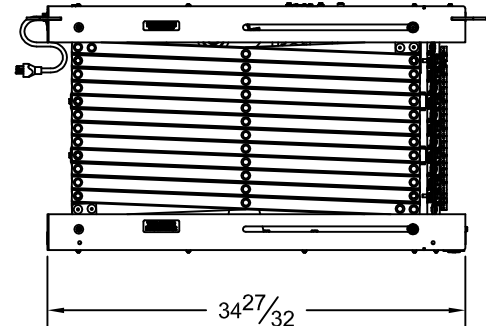

KEY SWITCH
 WALL SWITCH
 FUNCTION INDICATOR
 RP/RQ BUS
 LOW VOLTAGE TRIGGER

DETAIL A

NOTES:
 110 VOLT LIFT PN 300253
 220 VOLT LIFT PN 300260

EXTENDED HEIGHT: 22 FT. 8 13/16 IN.

		DRAPER Inc. 411 S. Pearl St. Spiceland, Indiana	
		Title SLX 21 SCISSOR LIFT	
		Sheet 1 of 1	
Scale 3/4"=1'	Date 7/5/2012	Part NO.	