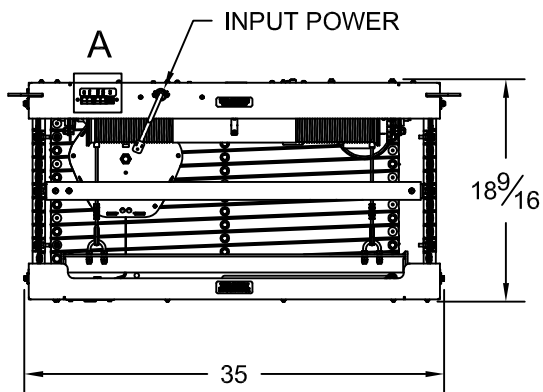

KEY SWITCH
WALL SWITCH
FUNCTION INDICATOR
RP/RQ BUS
LOW VOLTAGE TRIGGER

DETAIL A

NOTES:
110 VOLT LIFT PN 300252
220 VOLT LIFT PN 300259

EXTENDED HEIGHT: 18 FT. 6 9/16 IN.

		DRAPER Inc. 411 S. Pearl St. Spiceland, Indiana	
		Title SLX 17 SCISSOR LIFT	
		Sheet 1 of 1	
Scale 3/4"=1'	Date 7/5/2012	Part NO.	