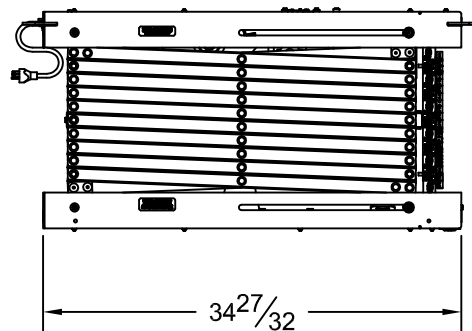

KEY SWITCH
WALL SWITCH
FUNCTION INDICATOR
RP/RQ BUS
LOW VOLTAGE TRIGGER

DETAIL A

NOTES:
110 VOLT LIFT PN 300252
220 VOLT LIFT PN 300259

EXTENDED HEIGHT: 18 FT. 6 9/16 IN.

		DRAPER Inc. 411 S. Pearl St. Spiceland, Indiana	
		Title SLX 17 SCISSOR LIFT	
		Sheet 1 of 1	
Scale 3/4"=1'	Date 7/5/2012	Part NO.	