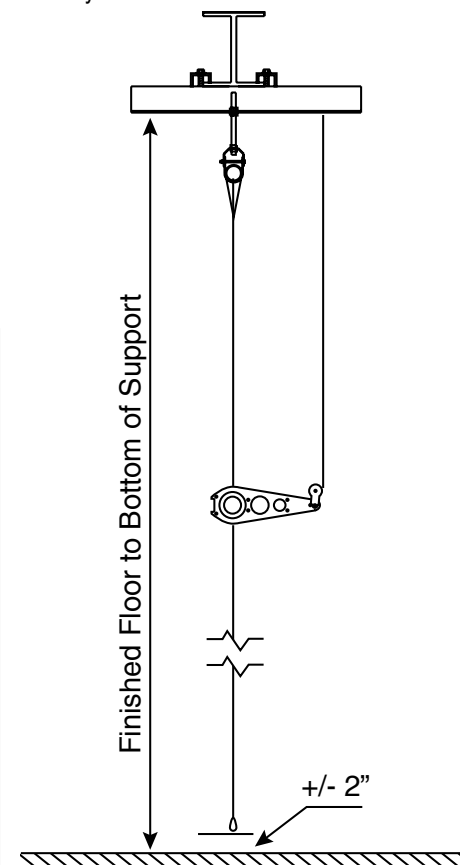

Section Drawing

Directly under continuous beam

For more information on this product visit:
draperinc.com/gymequipment/gymdividers.aspx