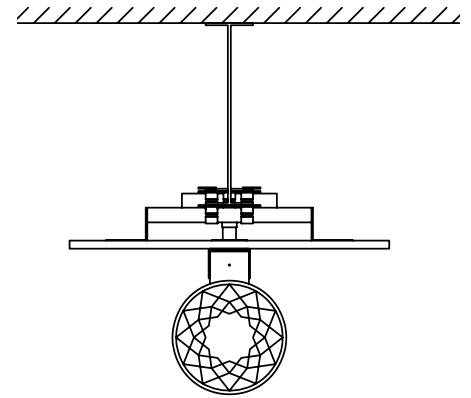

## Column Mounted Stationary CM

COLUMN MOUNT, FAN-SHAPED BACKSTOP ONLY

SIDE VIEW

FRONT VIEW

TOP VIEW

- Mounts to most straight or sloped columns with exposed flange, the CM Column-Mounted Stationary Basketball Backstop provides a practical solution for side courts or shooting stations in metal buildings. It is designed for use with fan-shaped backboards only.

### FEATURES:

- Includes all hardware and fittings to mount fan-shaped backboard and goal.
- Available with or without height adjuster.
- Draper recommends padding column to which CM is attached.
- Maximum extension is 12" (30 cm).