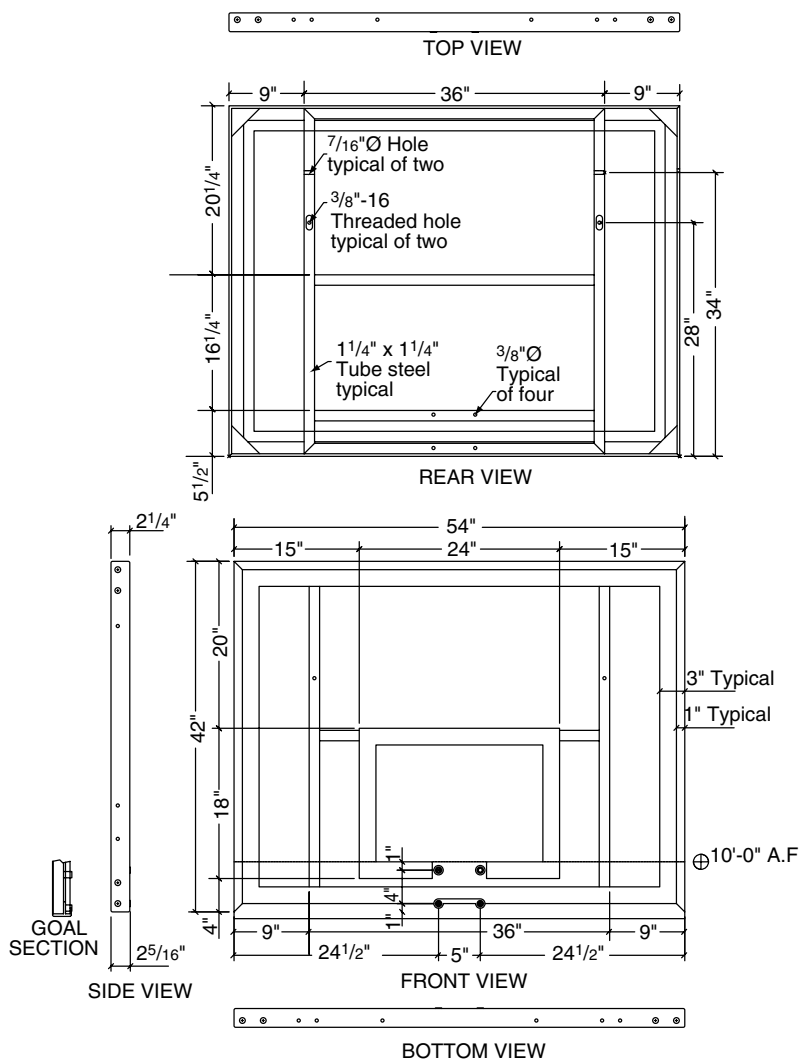

EZ Fold[®] 503035

Official 54" x 42" Rectangular
Polycarbonate Basketball Backboard

by DRAPER

503035—54" x 42" Polycarbonate Backboard

Product Description

Backboard shall be constructed with 1/2" thick clear polycarbonate and measure 54" x 42". Backboard shall be framed with aluminum extrusion with steel corner brackets. A steel rear structure shall be mounted into aluminum framework and provide support to the backboard where rim attaches. Official sized white target and shall be silk screened on the face of the backboard.

For use with EZ Fold outdoor basketball backstops.

Goal mounting holes (4) to be standard 5" (horizontal) x 4" (vertical) mounting centers.

Backboard shall carry a limited lifetime warranty.

DRAPER

411 S. Pearl St., Spiceland, IN 47385 USA ■ 765-987-7999
www.draperinc.com ■ fax 765-987-7142