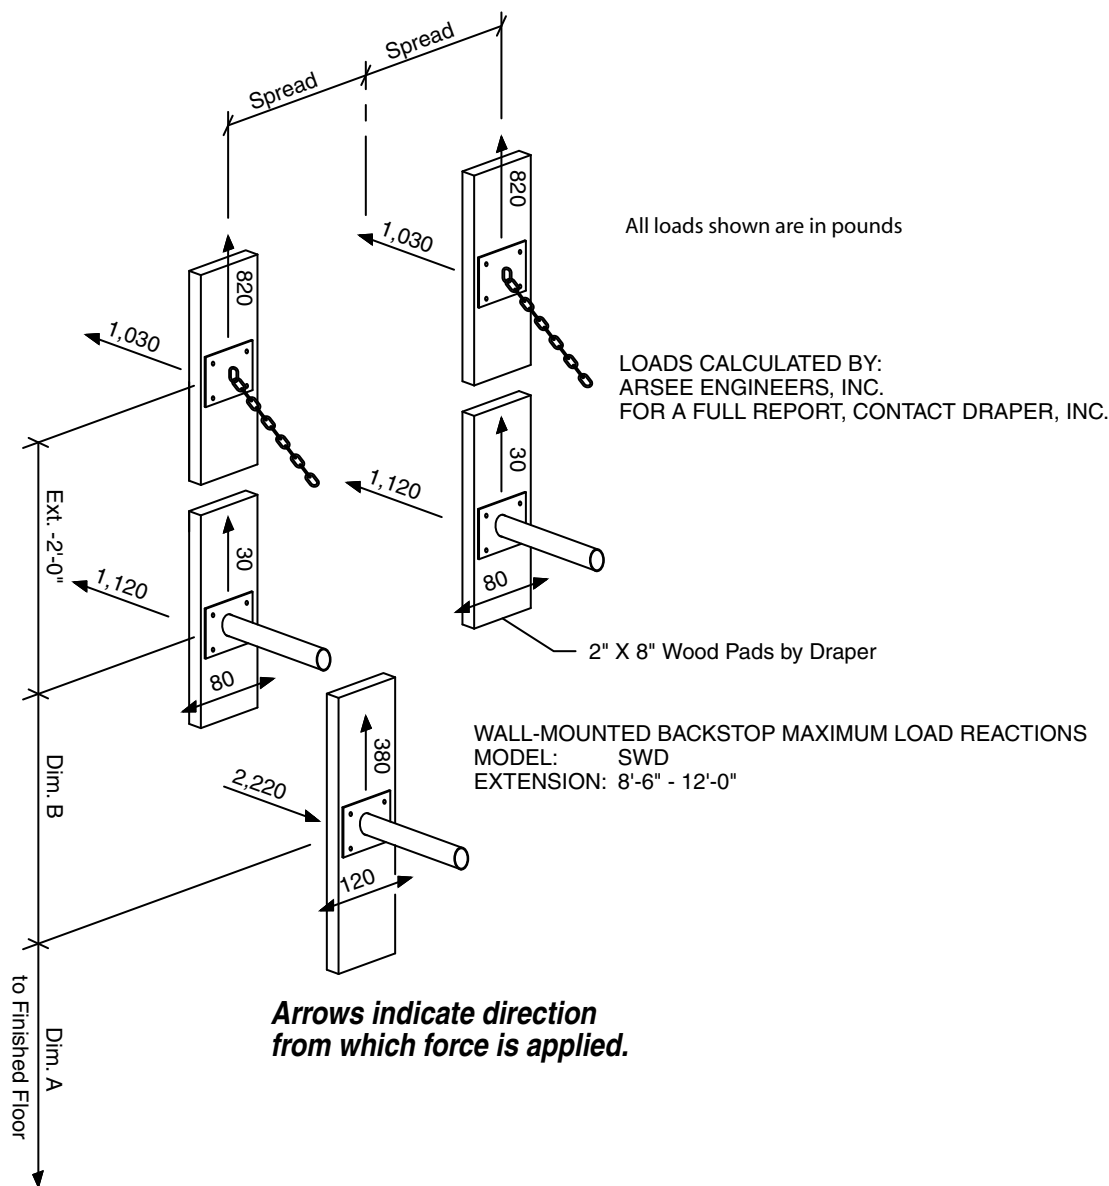

EZ Fold® SWD-12

Basketball Backstop—Wall-Mounted,
Direct-Mount Backstop

by DRAPER

Style of Bank	Without Height Adjuster			With Height Adjuster		
	Dimension A	Dimension B	Spread	Dimension A	Dimension B	Spread
Fan Aluminum	9'-8½"	1'-9¼"	1'-5½"	9'-11½"	3'-0"	1'-5½"
Fan Fiberglass	9'-8½"	2'-1¼"	1'-5½"	10'-0"	3'-0"	1'-5½"
Fan Glass	9'-8½"	2'-1"	1'-5½"	9'-11¾"	3'-0"	1'-5½"
72" x 42" Rectangular Fiberglass	9'-9"	3'-0"	2'-7½"	9'-10½"	3'-0"	1'-5½"
72" x 42" Rectangular Glass	9'-9¼"	2'-11¾"	2'-7½"	9'-10½"	3'-0"	1'-5½"
72" x 42" Rectangular Steel	9'-8½"	2'-1⅜"	1'-5½"	10'-0⅛"	3'-0"	1'-5½"
72" x 42" Rectangular Wood	9'-9"	2'-11½"	2'-7½"	9'-10½"	3'-0"	1'-5½"
72" x 48" Rectangular Fiberglass	9'-8½"	3'-0"	2'-7½"	9'-10½"	3'-0"	1'-5½"
72" x 48" Rectangular Glass	9'-8½"	3'-0½"	2'-7½"	9'-10½"	3'-0"	1'-5½"
72" x 48" Rectangular Steel	9'-8½"	2'-1⅜"	1'-5½"	10'-0⅛"	3'-0"	1'-5½"
72" x 48" Rectangular Wood	9'-8½"	3'-0½"	2'-7½"	9'-10½"	3'-0"	1'-5½"