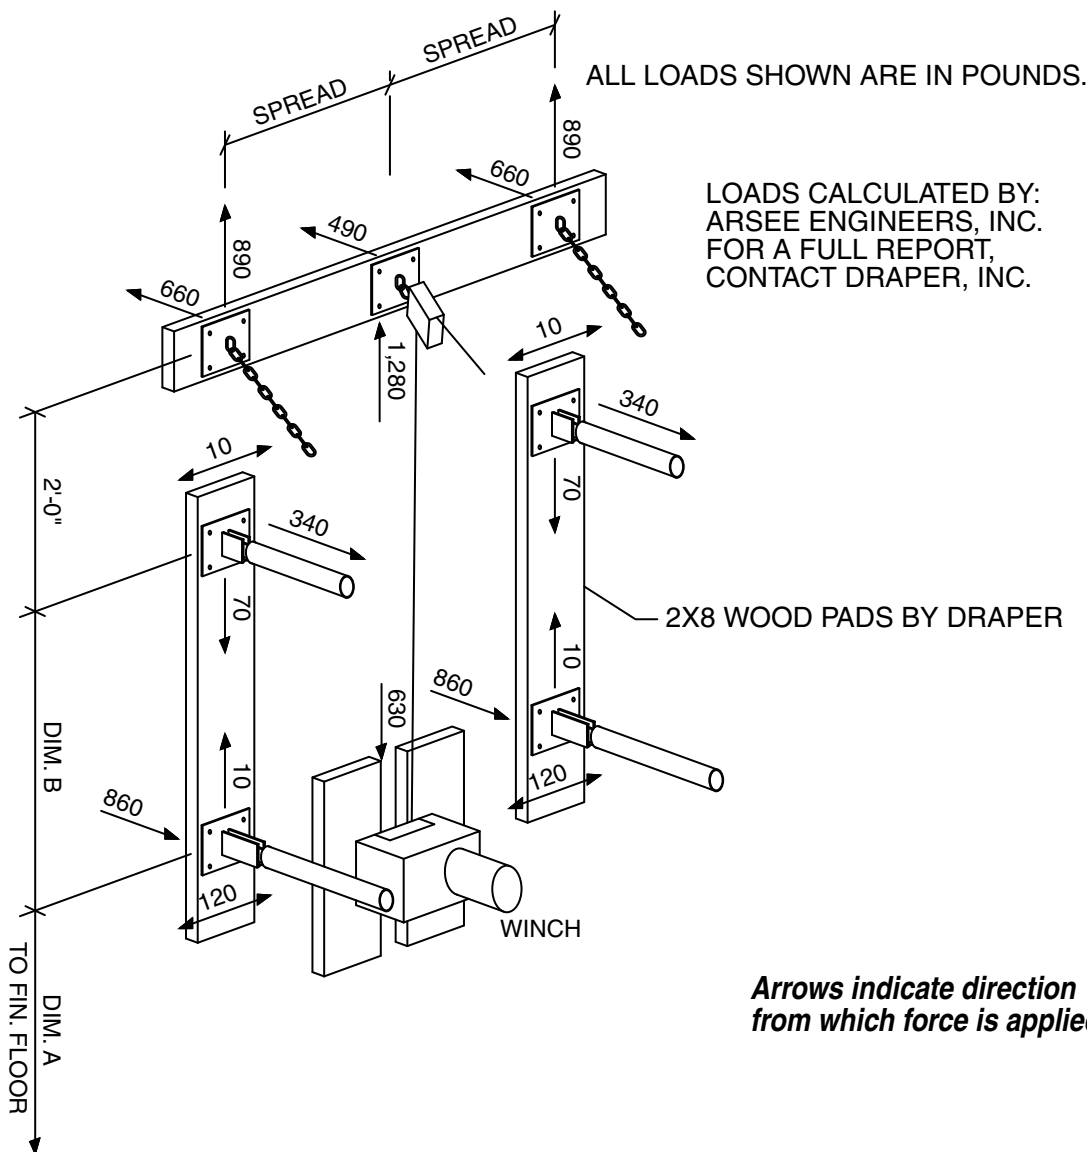

EZ Fold® DUW-04

Basketball Backstop—Wall-Mounted,
Up-Folding Backstop

by DRAPER

Style of Bank	Without Height Adjuster			With Height Adjuster		
	Dimension A	Dimension B	Spread	Dimension A	Dimension B	Spread
Fan Aluminum	9'-9 $\frac{3}{4}$ "	1'-8"	1'-5 $\frac{1}{2}$ "	9'-11 $\frac{1}{2}$ "	3'-0"	1'-5 $\frac{1}{2}$ "
Fan Fiberglass	10'-1 $\frac{3}{4}$ "	1'-8"	1'-5 $\frac{1}{2}$ "	10'-0"	3'-0"	1'-5 $\frac{1}{2}$ "
Fan Glass	10'-1 $\frac{1}{2}$ "	1'-8"	1'-5 $\frac{1}{2}$ "	9'-11 $\frac{3}{4}$ "	3'-0"	1'-5 $\frac{1}{2}$ "
72" x 42" Rectangular Fiberglass	9'-9"	3'-0"	2'-7 $\frac{1}{2}$ "	9'-10 $\frac{1}{2}$ "	3'-0"	1'-5 $\frac{1}{2}$ "
72" x 42" Rectangular Glass	9'-9"	3'-0"	2'-7 $\frac{1}{2}$ "	9'-10 $\frac{1}{2}$ "	3'-0"	1'-5 $\frac{1}{2}$ "
72" x 42" Rectangular Steel	10'-1 $\frac{7}{8}$ "	1'-8"	1'-5 $\frac{1}{2}$ "	10'-0 $\frac{1}{8}$ "	3'-0"	1'-5 $\frac{1}{2}$ "
72" x 42" Rectangular Wood	9'-9"	3'-0"	2'-7 $\frac{1}{2}$ "	9'-10 $\frac{1}{2}$ "	3'-0"	1'-5 $\frac{1}{2}$ "
72" x 48" Rectangular Fiberglass	9'-3"	3'-6"	2'-7 $\frac{1}{2}$ "	9'-10 $\frac{1}{2}$ "	3'-0"	1'-5 $\frac{1}{2}$ "
72" x 48" Rectangular Glass	9'-3"	3'-6"	2'-7 $\frac{1}{2}$ "	9'-10 $\frac{1}{2}$ "	3'-0"	1'-5 $\frac{1}{2}$ "
72" x 48" Rectangular Steel	10'-1 $\frac{7}{8}$ "	1'-8"	1'-5 $\frac{1}{2}$ "	10'-0 $\frac{1}{8}$ "	3'-0"	1'-5 $\frac{1}{2}$ "
72" x 48" Rectangular Wood	9'-3"	3'-6"	2'-7 $\frac{1}{2}$ "	9'-10 $\frac{1}{2}$ "	3'-0"	1'-5 $\frac{1}{2}$ "