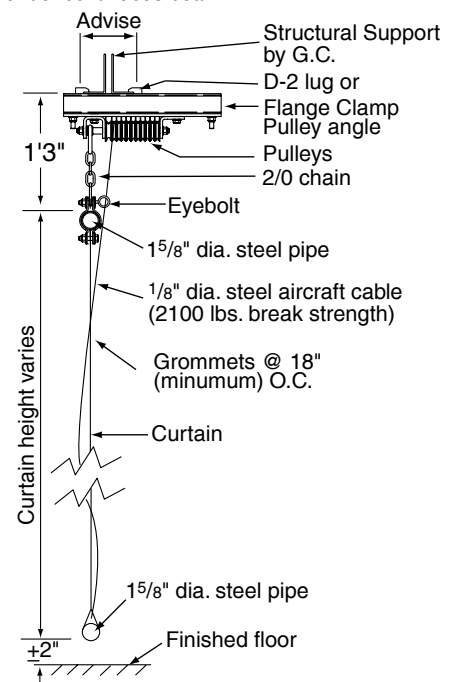

SUPPORTING DOCUMENTS

All instructions, technical drawings and other supporting documents are located at: draperinc.com/documents.aspx

Section drawing shown directly under continuous beam