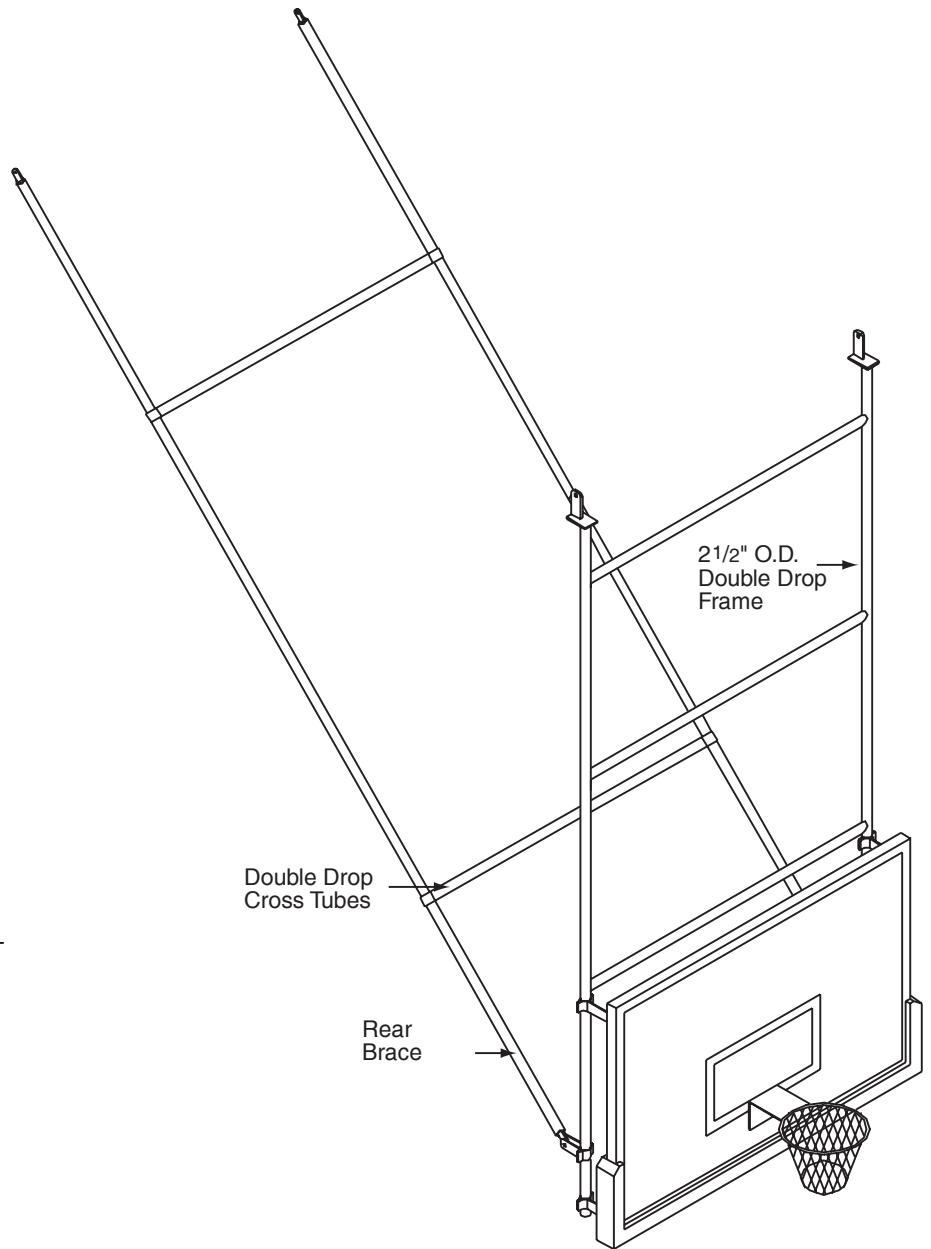

BASKETBALL BACKSTOPS DDTS-21

DOUBLE-DROP, CEILING SUSPENDED, CEILING-BRACED

- When a non-folding backstop is preferred, the DDTS-21 Basketball Backstop provides a ceiling-suspended, ceiling-braced, double-drop frame, stationary backstop.

FEATURES:

- Maximum attachment height 28' (8.5 m).
- 2 1/2" (63.5 mm) Outside diameter double drop frame.

OPTIONS:

- Frames have black or white powder coat finish; other color options available.

SUPPORTING DOCUMENTS