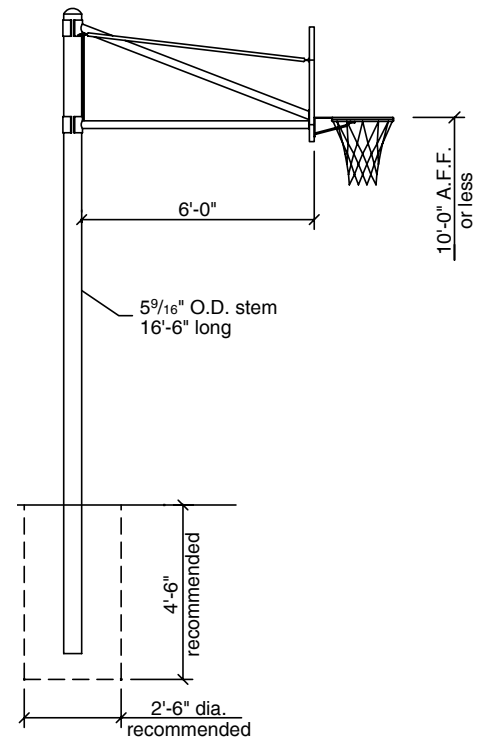

BASKETBALL OUTDOOR STRAIGHT STYLE POSTS

HORIZONTAL EXTENSION AND A VERTICAL POST FITTING

5066XY
5067XY

5068XY

- Horizontal extension constructed of a heavy-walled galvanized tube and a vertical post fitting, the Straight Style Basketball Post Set features straight post with extension. Extension can be installed from 0' to 10' (0-3.05 m) above court level. The backboard and goal bolt directly to the post forming a solid unit. This eliminates strain on the backboard if a player hangs on the goal, by transferring the load to the heavy-duty steel post. Post is capped for protection from weather.

FEATURES 5066XY:

- Set features a 3-1/2" (89 mm) OD straight post with 3' (91 cm) extension.

FEATURES 5067XY:

- Set features a 4-1/2" (114 mm) OD straight post with 4' (1.22 m) extension.

FEATURES 5068XY:

- Set features a 5-9/16" (141 mm) OD straight post with 6' (1.83 m) extension.

OPTIONS:

- Backstop is available with a variety of backboards and goals.
Part number: X indicates backboard.
Part number: Y indicates goal.
- Outdoor backstop pad.