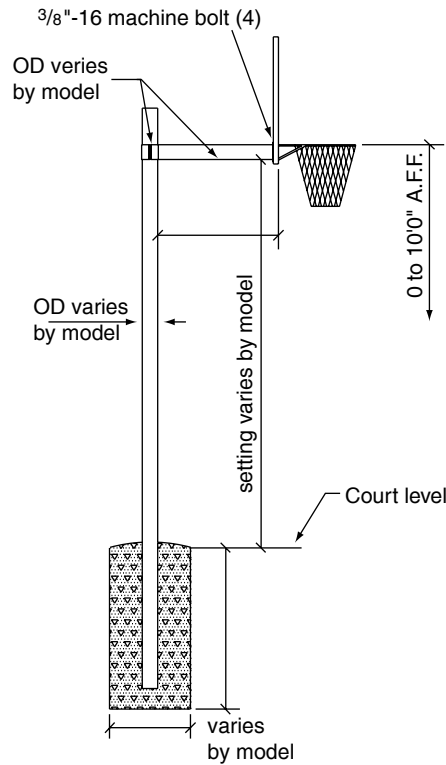

BASKETBALL OUTDOOR STRAIGHT STYLE POSTS

HORIZONTAL EXTENSION AND A VERTICAL POST FITTING

5066XY
5067XY

5068XY

- Horizontal extension constructed of a heavy-walled galvanized tube and a vertical post fitting, the Straight Style Basketball Post Set features straight post with extension. Extension can be installed from 0' to 10' (0-3.05 m) above court level. The backboard and goal bolt directly to the post forming a solid unit. This eliminates strain on the backboard if a player hangs on the goal, by transferring the load to the heavy-duty steel post. Post is capped for protection from weather.

FEATURES 5066XY:

- Set features a 3-1/2" (89 mm) OD straight post with 3' (91 cm) extension.

FEATURES 5067XY:

- Set features a 4-1/2" (114 mm) OD straight post with 4' (1.22 m) extension.

FEATURES 5068XY:

- Set features a 5-9/16" (141 mm) OD straight post with 6' (1.83 m) extension.

OPTIONS:

- Backstop is available with a variety of backboards and goals.
Part number: X indicates backboard.
Part number: Y indicates goal.
- Outdoor backstop pad.