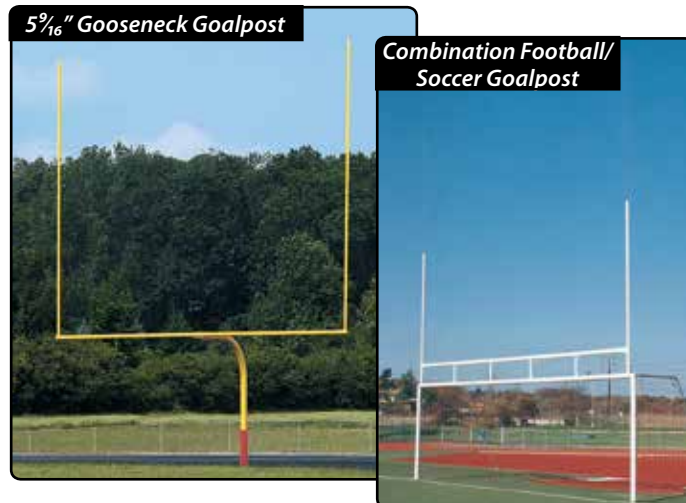

Description	Details	Permanent/Semi-Permanent Installation
5⁹/₁₆" Collegiate Safety Yellow	18'6" Between 20' uprights	505125
Collegiate White	18'6" Between 20' uprights	505124
5⁹/₁₆" High School Safety Yellow	23'4" Between 20' uprights	505123
High School White	23'4" Between 20' uprights	505122

505116 H-Style Goalpost

The most affordable Draper goalpost option features 3 1/2" OD galvanized uprights and 2 3/8" OD galvanized crossbars with white powder coat finish. Posts bury directly into ground approximately 3'. Official 23' 4" wide with 10' high uprights. Crossbar can be cut to 18' 6" for collegiate installations. Goalposts are sold in pairs.

FOOTBALL ACCESSORIES

Goalpost Padding

5051XX* Super thick 6" foam covered with weatherproof vinyl in your choice of 11 school colors. Hook and loop strap closures. Protects players to a height of 72". Meets all NCAA and National High School Federation rules. Designed to fit all goal posts to 5⁹/₁₆" diameter and 4" square. **Last two digits indicate color of pads.*

4 1/2" Steel Gooseneck Goalpost

Same quality design and features as Draper's 5⁹/₁₆" OD goalposts, but with a 4 1/2" OD, schedule 40 gooseneck posts with a 60" extension. Use **505100** adjustable ground sleeves for semi-permanent installations.

Description	Details	Permanent/Semi-Permanent Installation
4 1/2" Collegiate Safety Yellow	18'6" Between 20' uprights	505121
Collegiate White	18'6" Between 20' uprights	505120
4 1/2" High School Safety Yellow	23'4" Between 20' uprights	505119
High School White	23'4" Between 20' uprights	505118

505117 Combination Football/Soccer Goals for High School or College

This goal can be easily changed to accommodate football or soccer. Soccer goal is official sized at 24' x 8'. Goals are constructed of 4" x 2" rectangular steel tubing and uprights are 2" square steel. Goal finished with an attractive and durable white powder coat finish. Removable soccer backstays are 1 1/2" OD galvanized steel. Goal provided with net attachment system. Order **505015** soccer net separately. Order optional **505098** ground sleeves with locking caps for semi-permanent installations.

Adjustable Height Ground Sleeves

Goalpost sleeve to allow accurate adjustment of the crossbar height to official 10'. Use to remove gooseneck style goalposts on multi-purpose fields. Built-in anti-rotation device and plumb adjustment. Requires minimum 30" diameter x 53" deep excavation.

505100 For 4 1/2" diameter goalposts

505101 For 5⁹/₁₆" diameter goalposts

Dimensions, drawings and specifications available at:
www.draperinc.com/go/FootballGoal.htm