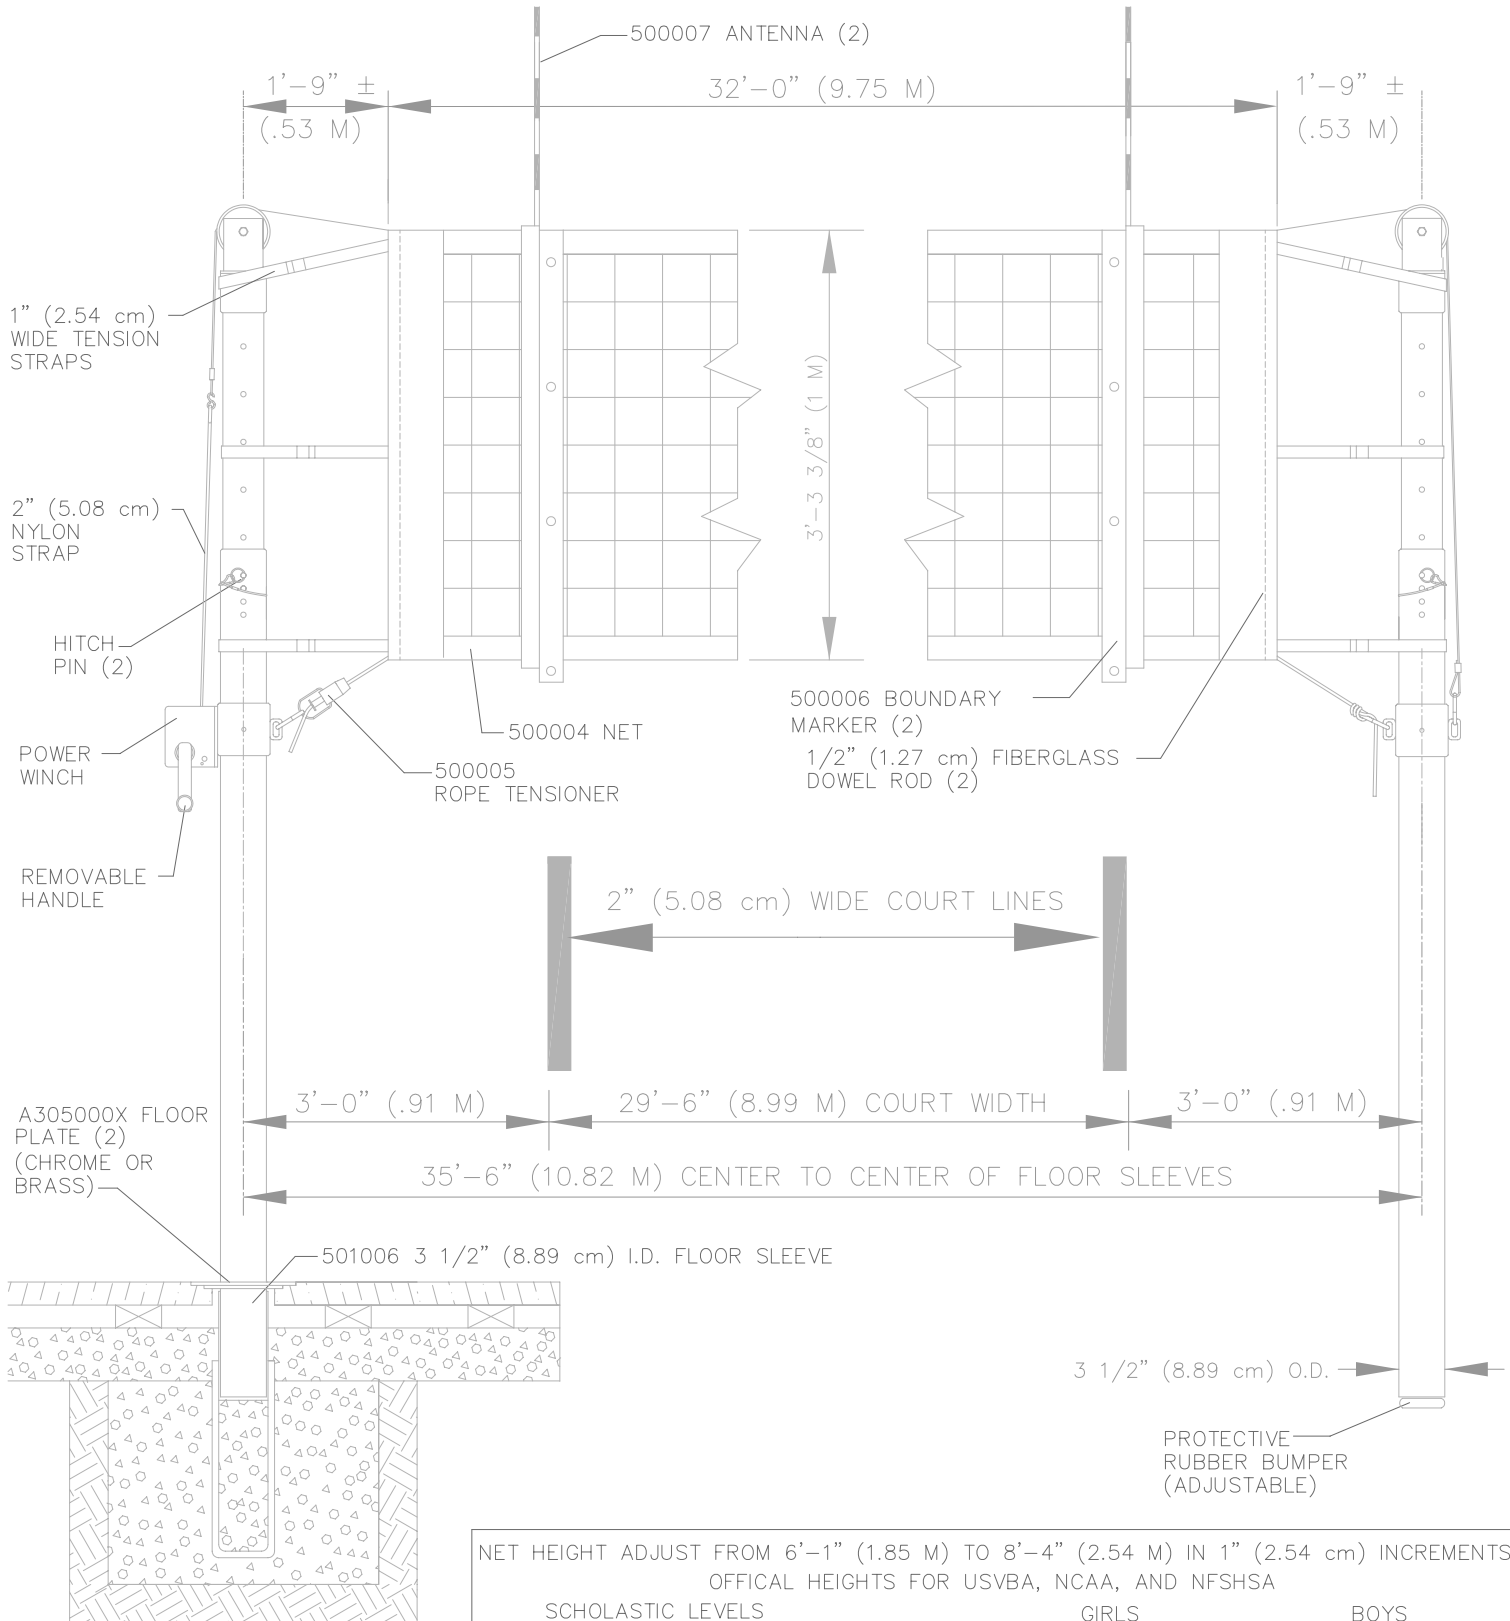

DRAPER PVS-01 500001 POWER VOLLEYBALL SYSTEM

NET HEIGHT ADJUST FROM 6'-1" (1.85 M) TO 8'-4" (2.54 M) IN 1" (2.54 cm) INCREMENTS
 OFFICAL HEIGHTS FOR USVBA, NCAA, AND NFSHSA

SCHOLASTIC LEVELS	GIRLS	BOYS
GRADES 1 THRU 6 (ELEMENTARY SCHOOL)	6'-1" (1.85 M)	6'-1" (1.85 M)
GRADES 7 THRU 9 (MIDDLE SCHOOL)	7'-4 1/8" (2.24 M)	7'-4 1/8" (2.24 M)
GRADES 7 THRU 9 (JUNIOR HIGH)	7'-4 1/8" (2.24 M)	7'-11 5/8" (2.43 M)
GRADES 9 THRU 12 (SENIOR HIGH)	7'-4 1/8" (2.24 M)	7'-11 5/8" (2.43 M)
COLLEGIATE AND INTERNATIONAL	7'-4 1/8" (2.24 M)	7'-11 5/8" (2.43 M)

NOTE: REGULATION NET HEIGHTS ARE SET AT CENTER OF NET. ENDS OF NET (AT COURT LINES) CANNOT EXCEED THE REGULATION HEIGHT BY MORE THAN 3/4" (2 cm). ALLOW 3/4" (2 cm) NET SAG AT ALL SETTINGS.