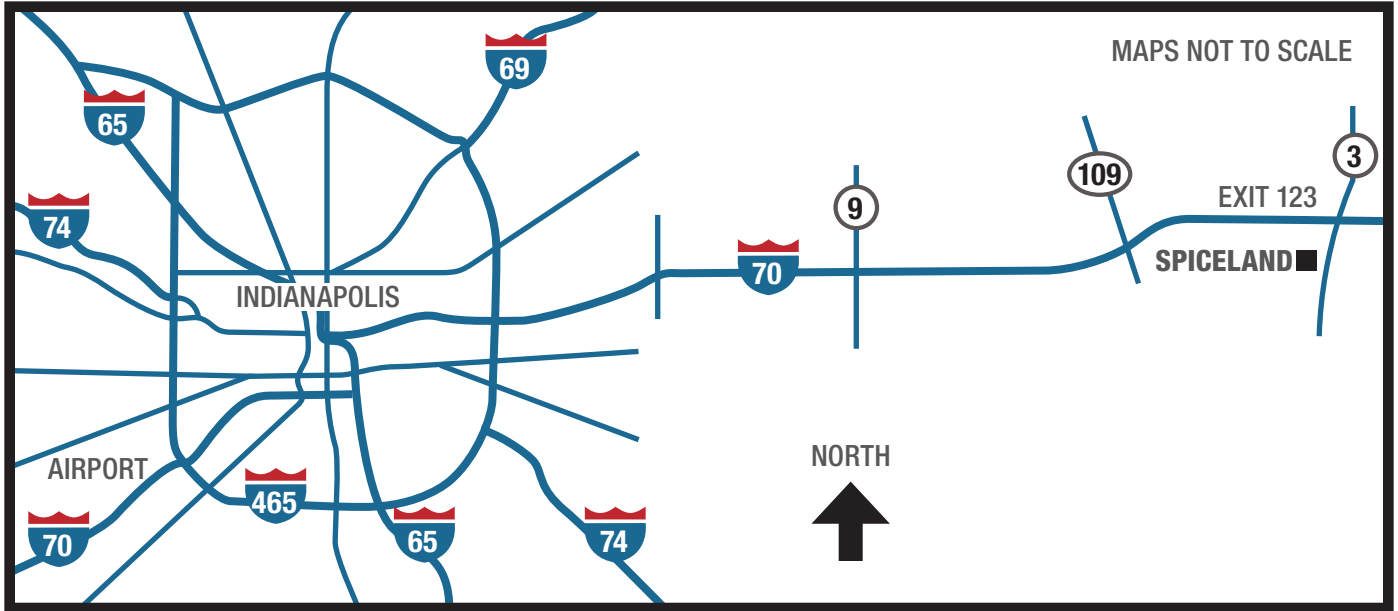

# DIRECTIONS TO DRAPER

## INDIANAPOLIS TO SPICELAND

### VISITORS

FROM I-70 going east

Turn south (right) onto SR 3. This is exit 123 and is labeled "New Castle/Spiceland".

Continue south on SR 3 approximately 2 miles. Just past Moe's Auto Sales, turn west (right) onto Harrison St.

Continue west on Harrison St. for two (2) blocks until the road "T"s" with Pearl St.

At this intersection DRAPER will be just to your left. Parking is directly in front of the building.