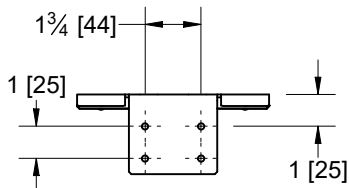

2

1

Parts List	
ITEM	DESCRIPTION
1	115V Motor
2	Headbox Fasteners by Others
3	Hem Bar
4	Side Channel w/ Fabric Retainer
5	Angled Headbox
6	Side Channel Fasteners by Others
7	Side Channel Cover Plate Screws
8	Shade Fabric
9	Hem Bar Weight
10	Ceiling Mounting Bracket
11	Optional Brush Liners

Top Down View

Notes:

Dimensions: Inches [mm]

Window Type On Schedule: _____

Flexshade Zip XL Ceiling Mount, Angled Headbox

Project: _____ Architect: _____
 Contractor: _____ Supplier: _____ Date: _____ Revised: _____