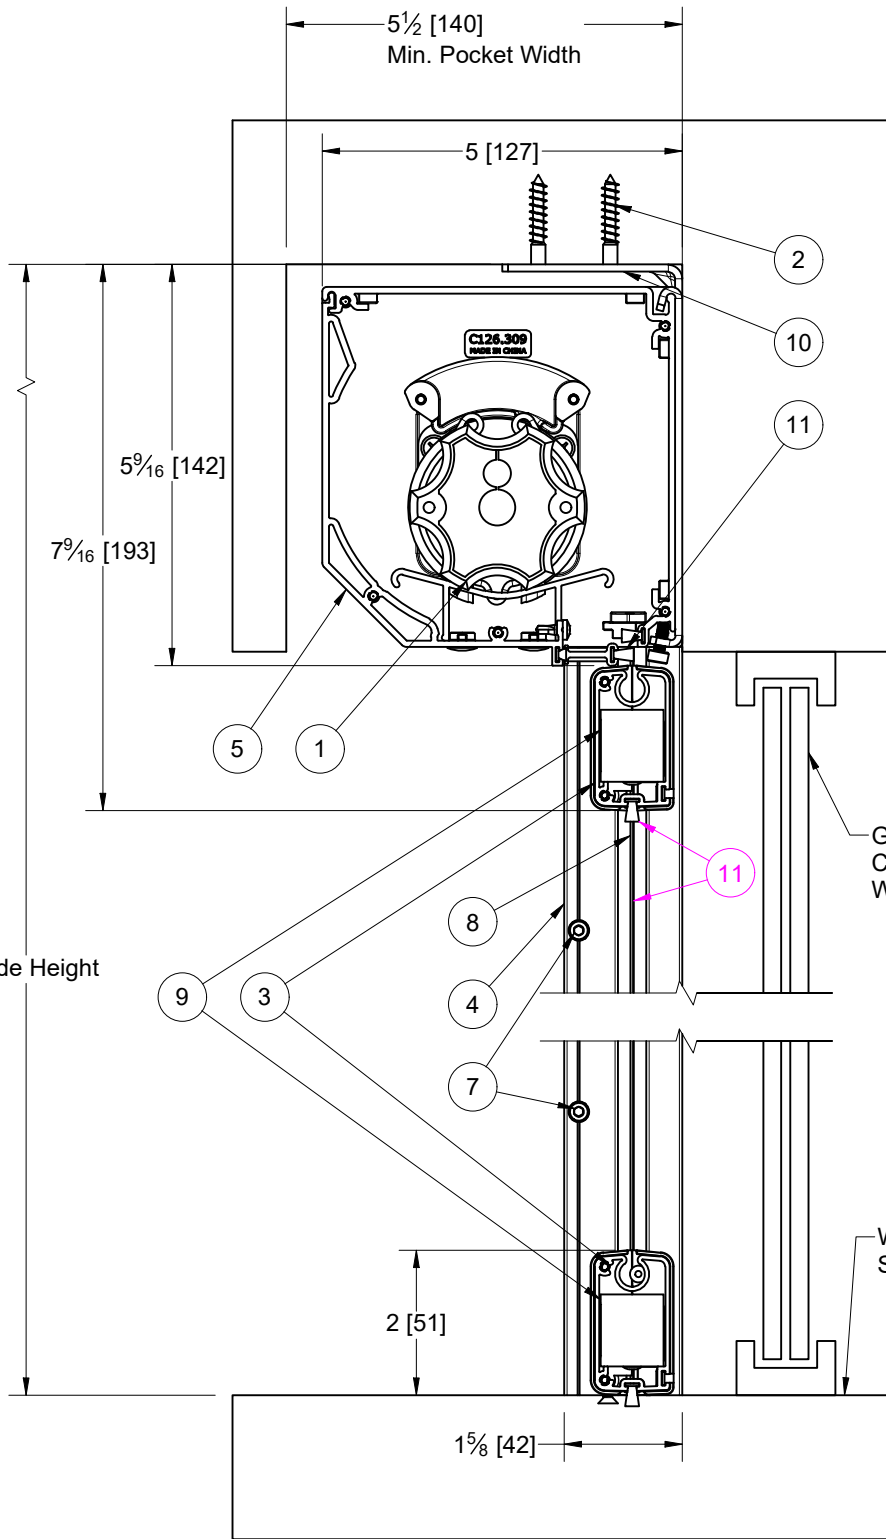

2

1

Parts List	
ITEM	DESCRIPTION
1	115V Motor
2	Headbox Fasteners by Others
3	Hem Bar
4	Side Channel w/ Fabric Retainer
5	Angled Headbox
6	Side Channel Fasteners by Others
7	Side Channel Cover Plate Screws
8	Shade Fabric
9	Hem Bar Weight
10	Ceiling Mounting Bracket
11	Optional Brush Liners

Top Down View

Notes:

Dimensions: Inches [mm]

Window Type On Schedule: _____

Flexshade Zip XL Ceiling Mount, Angled Headbox

Project: _____ Architect: _____
 Contractor: _____ Supplier: _____ Date: _____ Revised: _____

2

1