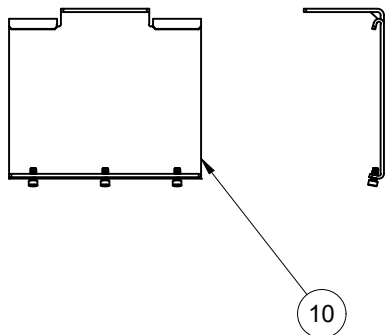

2

1

Parts List	
ITEM	DESCRIPTION
1	115V Motor
2	Headbox Fasteners by Others
3	Hem Bar
4	Side Channel w/ Fabric Retainer
5	Angled Headbox
6	Side Channel Fasteners by Others
7	Side Channel Cover Plate Screws
8	Shade Fabric
9	Hem Bar Weight
10	Ceiling Mounting Bracket
11	Optional Brush Liners

Top Down View

Notes:

Dimensions: Inches [mm]

Window Type On Schedule: _____

Flexshade Zip XL Ceiling Mount, Angled Headbox

Project: _____ Architect: _____
 Contractor: _____ Supplier: _____ Date: _____ Revised: _____