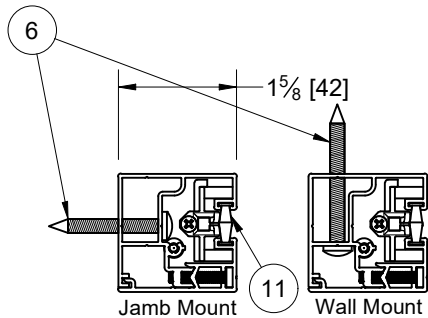

2

1

Parts List	
ITEM	DESCRIPTION
1	115V Motor
2	Headbox Fasteners by Others
3	Hem Bar
4	Side Channel w/ Fabric Retainer
5	Angled Headbox
6	Side Channel Fasteners by Others
7	Side Channel Cover Plate Screws
8	Shade Fabric
9	Hem Bar Weight
10	Ceiling Mounting Bracket
11	Optional Brush Liners

Top Down View

Notes:

Dimensions: Inches [mm]

Window Type On Schedule: _____

Flexshade Zip XL Ceiling Mount, Angled Headbox

Project: _____ Architect: _____
 Contractor: _____ Supplier: _____ Date: _____ Revised: _____